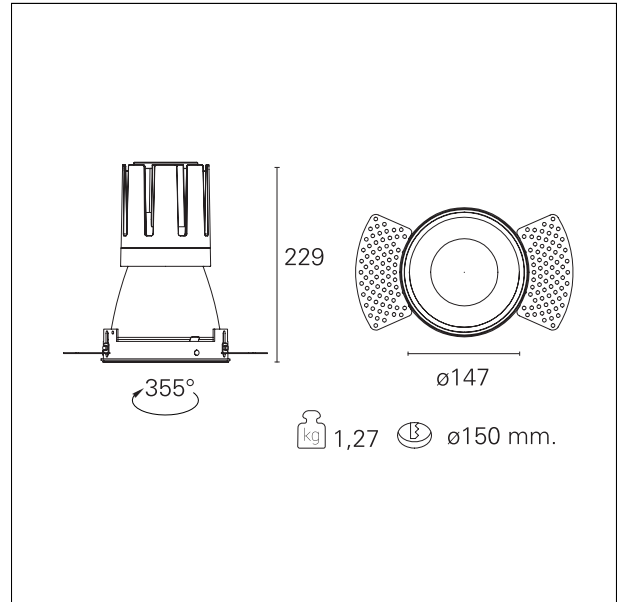

#### DESCRIPTION

Nemo TL is the trimless series of the Nemo family designed for installations in plasterboard false ceilings with no visible edge. Models up to 24W are equipped with a pre-drilled fixed frame for direct fixing of the luminaire to the false ceiling; The 33W and 42W models are equipped with height-adjustable fixing frame. Nemo TL Comfort is the solution for installations with maximum visual comfort; thanks to its 48 ° cut off, the TL Comfort version of the Nemo series guarantees maximum control of direct glare. The lighting modules are all equipped with the latest generation of LEDs (CRI > 90 and SDCM < 3). The interchangeable secondary reflectors are available in four different satin finishes and allow you to aesthetically characterize the system even after the first installation without changing the lighting performance. The safety cable supplied prevents accidental drops and the "fast plug" connection system to the driver allows quick and safe installation.

#### PRODUCTS CHARACTERISTICS

installation type	<b>trimless recessed</b>
material	<b>Aluminum</b>
Color	<b>Matt white</b>
Power	<b>42 W</b>
Lumen output - Full emission	<b>3666 lm</b>
Efficacy	<b>87 lm/W</b>
Diameter	<b>Ø 147 mm.</b>
Dimensions	<b>h 229 mm.</b>
net weight	<b>1,27 kg.</b>

#### HOLE RECESS DIMENSIONS

hole recess diameter	<b>Ø 150 mm.</b>
----------------------	------------------