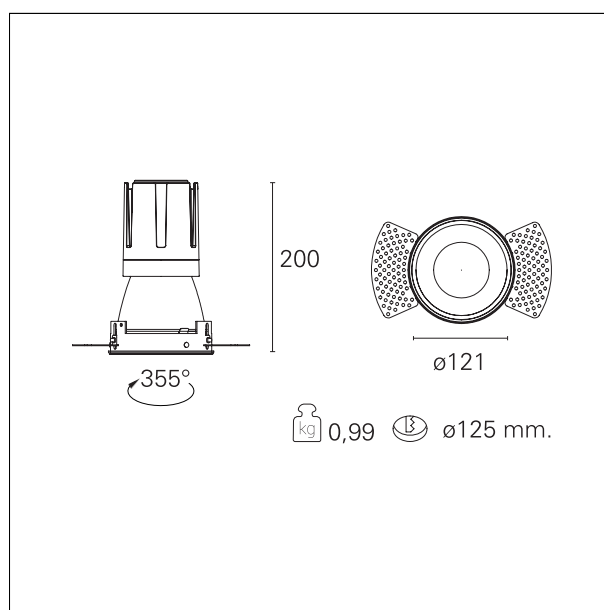

Nemo TL Comfort

RTT22256 - Trimless + Matt White Reflector - 33 W - 3100 lumen / 2700 K / CRI >90

DESCRIPTION

Nemo TL is the trimless series of the Nemo family designed for installations in plasterboard false ceilings with no visible edge. Models up to 24W are equipped with a pre-drilled fixed frame for direct fixing of the luminaire to the false ceiling; The 33W and 42W models are equipped with height-adjustable fixing frame. Nemo TL Comfort is the solution for installations with maximum visual comfort; thanks to its 48 ° cut off, the TL Comfort version of the Nemo series guarantees maximum control of direct glare. The lighting modules are all equipped with the latest generation of LEDs (CRI > 90 and SDCM < 3). The interchangeable secondary reflectors are available in four different satin finishes and allow you to aesthetically characterize the system even after the first installation without changing the lighting performance. The safety cable supplied prevents accidental drops and the "fast plug" connection system to the driver allows quick and safe installation.

Switch **On÷Off**

PRODUCTS CHARACTERISTICS

installation type	trimless recessed
material	Aluminum
Color	Matt white
Power	33 W
Lumen output - Full emission	2946 lm
Efficacy	89 lm/W
Diameter	Ø 121 mm.
Dimensions	h 200 mm.
net weight	0,99 kg.

optical compartment IP rate	IP40
recessed compartment IP rate	IP20
IK	IK02

HOLE RECESS DIMENSIONS

hole recess diameter	Ø 125 mm.
----------------------	------------------

ENERGY CLASSIFICATION

This luminaire contains built-in LED lamps.

luminous effect optic	wide
Beam angle - direct	55°
UGR	≤ 21
Cut Hood	48°

PHOTOMETRIC