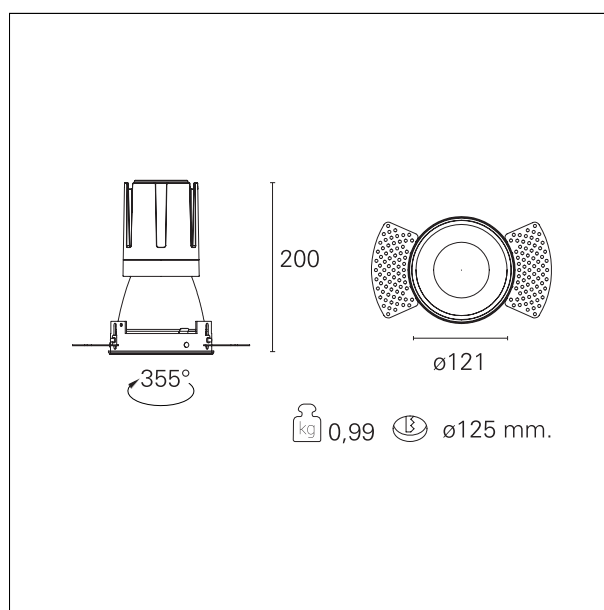

Nemo TL Comfort

RTT22255DM - Trimless + Matt White Reflector - 33 W - 3100 lumen / 2700 K / CRI >90

DESCRIPTION

Nemo TL is the trimless series of the Nemo family designed for installations in plasterboard false ceilings with no visible edge. Models up to 24W are equipped with a pre-drilled fixed frame for direct fixing of the luminaire to the false ceiling; The 33W and 42W models are equipped with height-adjustable fixing frame. Nemo TL Comfort is the solution for installations with maximum visual comfort; thanks to its 48 ° cut off, the TL Comfort version of the Nemo series guarantees maximum control of direct glare. The lighting modules are all equipped with the latest generation of LEDs (CRI > 90 and SDCM < 3). The interchangeable secondary reflectors are available in four different satin finishes and allow you to aesthetically characterize the system even after the first installation without changing the lighting performance. The safety cable supplied prevents accidental drops and the "fast plug" connection system to the driver allows quick and safe installation.

Switch **1...10V / Push**

PRODUCTS CHARACTERISTICS

installation type	trimless recessed
material	Aluminum
Color	Matt white
Power	33 W
Lumen output - Full emission	2938 lm
Efficacy	89 lm/W
Diameter	Ø 121 mm.
Dimensions	h 200 mm.
net weight	0,99 kg.

optical compartment IP rate	IP40
recessed compartment IP rate	IP20
IK	IK02

HOLE RECESS DIMENSIONS

hole recess diameter	Ø 125 mm.
----------------------	------------------

ENERGY CLASSIFICATION

This luminaire contains built-in LED lamps.

RTT22255DM - Trimless + Matt White Reflector - 33 W - 3100 lumen / 2700 K / CRI >90

luminous effect	flood
optic	38°
Beam angle - direct	38°
UGR	≤ 17
Cut Hood	48°

PHOTOMETRIC