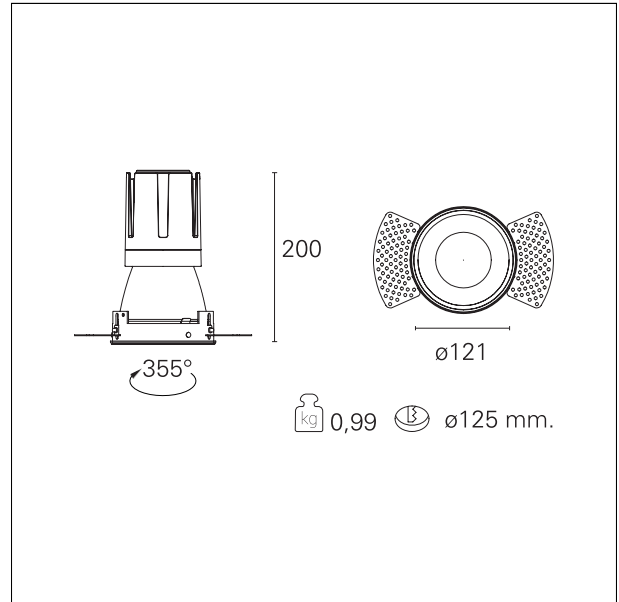

Nemo TL Comfort

RTT22254 - Trimless + Matt White Reflector - 33 W - 3100 lumen / 2700 K / CRI >90

DESCRIPTION

Nemo TL is the trimless series of the Nemo family designed for installations in plasterboard false ceilings with no visible edge. Models up to 24W are equipped with a pre-drilled fixed frame for direct fixing of the luminaire to the false ceiling; The 33W and 42W models are equipped with height-adjustable fixing frame. Nemo TL Comfort is the solution for installations with maximum visual comfort; thanks to its 48 ° cut off, the TL Comfort version of the Nemo series guarantees maximum control of direct glare. The lighting modules are all equipped with the latest generation of LEDs (CRI > 90 and SDCM < 3). The interchangeable secondary reflectors are available in four different satin finishes and allow you to aesthetically characterize the system even after the first installation without changing the lighting performance. The safety cable supplied prevents accidental drops and the "fast plug" connection system to the driver allows quick and safe installation.

Switch

On÷Off

PRODUCTS CHARACTERISTICS

installation type	trimless recessed
material	Aluminum
Color	Matt white
Power	33 W
Lumen output - Full emission	2932 lm
Efficacy	89 lm/W
Diameter	Ø 121 mm.
Dimensions	h 200 mm.
net weight	0,99 kg.

optical compartment IP rate	IP40
recessed compartment IP rate	IP20
IK	IK02

HOLE RECESS DIMENSIONS

hole recess diameter	Ø 125 mm.
----------------------	------------------

ENERGY CLASSIFICATION

This luminaire contains built-in LED lamps.

luminous effect optic	flood
Beam angle - direct	24°
UGR	≤ 17
Cut Hood	48°

PHOTOMETRIC