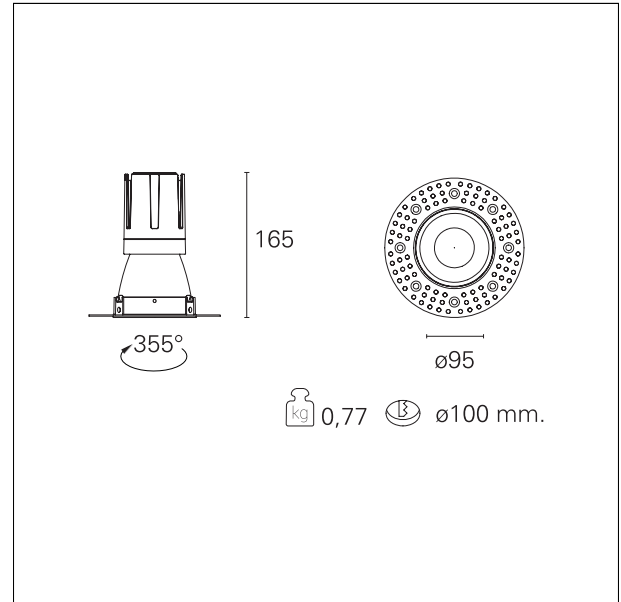

#### DESCRIPTION

Nemo TL is the trimless series of the Nemo family designed for installations in plasterboard false ceilings with no visible edge. Models up to 24W are equipped with a pre-drilled fixed frame for direct fixing of the luminaire to the false ceiling; The 33W and 42W models are equipped with height-adjustable fixing frame. Nemo TL Comfort is the solution for installations with maximum visual comfort; thanks to its 48 ° cut off, the TL Comfort version of the Nemo series guarantees maximum control of direct glare. The lighting modules are all equipped with the latest generation of LEDs (CRI > 90 and SDCM < 3). The interchangeable secondary reflectors are available in four different satin finishes and allow you to aesthetically characterize the system even after the first installation without changing the lighting performance. The safety cable supplied prevents accidental drops and the "fast plug" connection system to the driver allows quick and safe installation.

#### PRODUCTS CHARACTERISTICS

installation type	<b>trimless recessed</b>
material	<b>Aluminum</b>
Color	<b>Matt white</b>
Power	<b>24 W</b>
Lumen output - Full emission	<b>2076 lm</b>
Efficacy	<b>87 lm/W</b>
Diameter	<b>Ø 95 mm.</b>
Dimensions	<b>h 165 mm.</b>
net weight	<b>0,77 kg.</b>

#### HOLE RECESS DIMENSIONS

hole recess diameter	<b>Ø 100 mm.</b>
----------------------	------------------