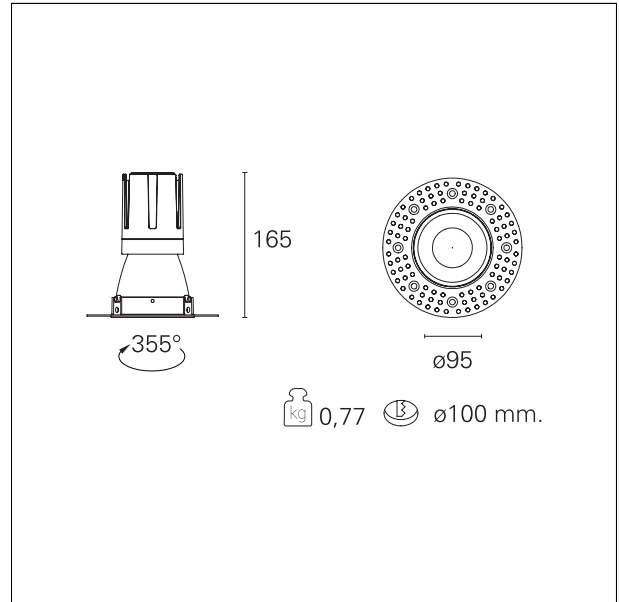

#### DESCRIPTION

Nemo TL is the trimless series of the Nemo family designed for installations in plasterboard false ceilings with no visible edge. Models up to 24W are equipped with a pre-drilled fixed frame for direct fixing of the luminaire to the false ceiling; The 33W and 42W models are equipped with height-adjustable fixing frame. Nemo TL Comfort is the solution for installations with maximum visual comfort; thanks to its 48 ° cut off, the TL Comfort version of the Nemo series guarantees maximum control of direct glare. The lighting modules are all equipped with the latest generation of LEDs (CRI > 90 and SDCM < 3). The interchangeable secondary reflectors are available in four different satin finishes and allow you to aesthetically characterize the system even after the first installation without changing the lighting performance. The safety cable supplied prevents accidental drops and the "fast plug" connection system to the driver allows quick and safe installation.

#### PRODUCTS CHARACTERISTICS

installation type	<b>trimless recessed</b>
material	<b>Aluminum</b>
Color	<b>Matt white</b>
Power	<b>24 W</b>
Lumen output - Full emission	<b>2076 lm</b>
Efficacy	<b>87 lm/W</b>
Diameter	<b>Ø 95 mm.</b>
Dimensions	<b>h 165 mm.</b>
net weight	<b>0,77 kg.</b>

#### HOLE RECESS DIMENSIONS

hole recess diameter	<b>Ø 100 mm.</b>
----------------------	------------------