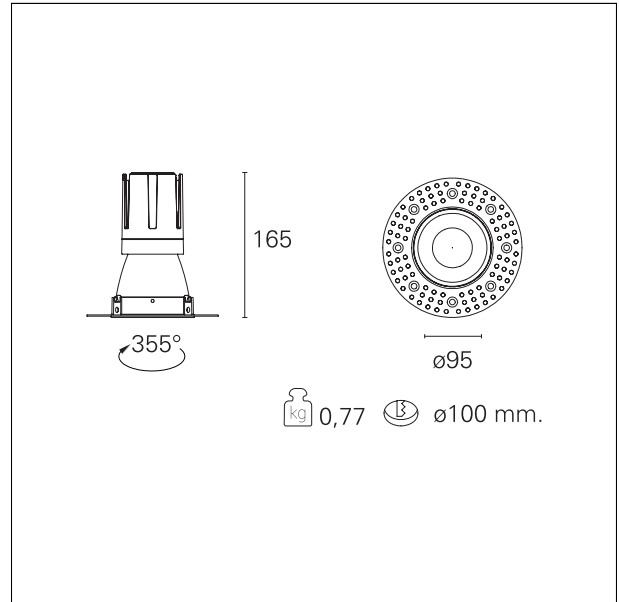

#### DESCRIPTION

Nemo TL is the trimless series of the Nemo family designed for installations in plasterboard false ceilings with no visible edge. Models up to 24W are equipped with a pre-drilled fixed frame for direct fixing of the luminaire to the false ceiling; The 33W and 42W models are equipped with height-adjustable fixing frame. Nemo TL Comfort is the solution for installations with maximum visual comfort; thanks to its 48 ° cut off, the TL Comfort version of the Nemo series guarantees maximum control of direct glare. The lighting modules are all equipped with the latest generation of LEDs (CRI > 90 and SDCM < 3). The interchangeable secondary reflectors are available in four different satin finishes and allow you to aesthetically characterize the system even after the first installation without changing the lighting performance. The safety cable supplied prevents accidental drops and the "fast plug" connection system to the driver allows quick and safe installation.

#### PRODUCTS CHARACTERISTICS

installation type	<b>trimless recessed</b>
material	<b>Aluminum</b>
Color	<b>Matt white</b>
Power	<b>24 W</b>
Lumen output - Full emission	<b>2062 lm</b>
Efficacy	<b>86 lm/W</b>
Diameter	<b>Ø 95 mm.</b>
Dimensions	<b>h 165 mm.</b>
net weight	<b>0,77 kg.</b>

#### HOLE RECESS DIMENSIONS

hole recess diameter	<b>Ø 100 mm.</b>
----------------------	------------------