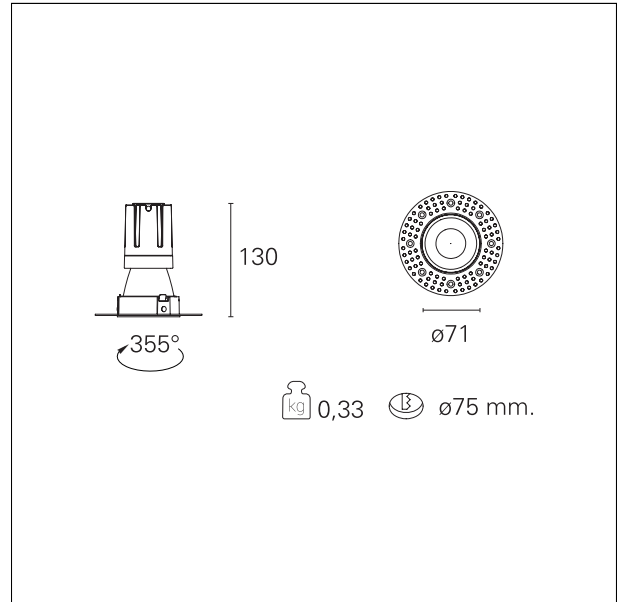

Nemo TL Comfort

RTT22248 - Trimless + Matt White Reflector - 15 W - 1450 lumen / 2700 K / CRI >90

DESCRIPTION

Nemo TL is the trimless series of the Nemo family designed for installations in plasterboard false ceilings with no visible edge. Models up to 24W are equipped with a pre-drilled fixed frame for direct fixing of the luminaire to the false ceiling; The 33W and 42W models are equipped with height-adjustable fixing frame. Nemo TL Comfort is the solution for installations with maximum visual comfort; thanks to its 48 ° cut off, the TL Comfort version of the Nemo series guarantees maximum control of direct glare. The lighting modules are all equipped with the latest generation of LEDs (CRI > 90 and SDCM < 3). The interchangeable secondary reflectors are available in four different satin finishes and allow you to aesthetically characterize the system even after the first installation without changing the lighting performance. The safety cable supplied prevents accidental drops and the "fast plug" connection system to the driver allows quick and safe installation.

Switch **On+Off**

PRODUCTS CHARACTERISTICS

installation type	trimless recessed
material	Aluminum
Color	Matt white
Power	15 W
Lumen output - Full emission	1369 lm
Efficacy	91 lm/W
Diameter	Ø 71 mm.
Dimensions	h 130 mm.
net weight	0,33 kg.

optical compartment IP rate	IP40
recessed compartment IP rate	IP20
IK	IK02

HOLE RECESS DIMENSIONS

hole recess diameter	Ø 75 mm.
----------------------	-----------------

ENERGY CLASSIFICATION

This luminaire contains built-in LED lamps.

luminous effect optic	wide
Beam angle - direct	55°
UGR	≤ 19
Cut Hood	48°

PHOTOMETRIC