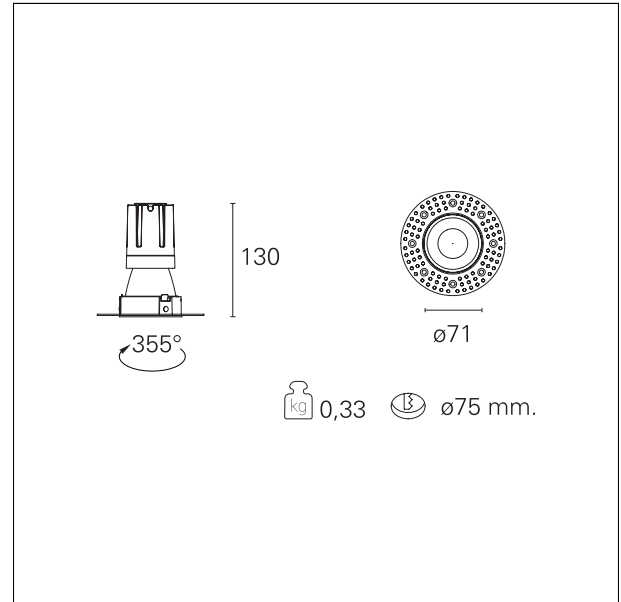

Nemo TL Comfort

RTT22248DM - Trimless + Matt White Reflector - 15 W - 1450 lumen / 2700 K / CRI >90

DESCRIPTION

Nemo TL is the trimless series of the Nemo family designed for installations in plasterboard false ceilings with no visible edge. Models up to 24W are equipped with a pre-drilled fixed frame for direct fixing of the luminaire to the false ceiling; The 33W and 42W models are equipped with height-adjustable fixing frame. Nemo TL Comfort is the solution for installations with maximum visual comfort; thanks to its 48 ° cut off, the TL Comfort version of the Nemo series guarantees maximum control of direct glare. The lighting modules are all equipped with the latest generation of LEDs (CRI > 90 and SDCM < 3). The interchangeable secondary reflectors are available in four different satin finishes and allow you to aesthetically characterize the system even after the first installation without changing the lighting performance. The safety cable supplied prevents accidental drops and the "fast plug" connection system to the driver allows quick and safe installation.

Switch **1...10V / Push**

PRODUCTS CHARACTERISTICS

installation type	trimless recessed
material	Aluminum
Color	Matt white
Power	15 W
Lumen output - Full emission	1369 lm
Efficacy	91 lm/W
Diameter	Ø 71 mm.
Dimensions	h 130 mm.
net weight	0,33 kg.

optical compartment IP rate	IP40
recessed compartment IP rate	IP20
IK	IK02

HOLE RECESS DIMENSIONS

hole recess diameter	Ø 75 mm.
----------------------	-----------------

ENERGY CLASSIFICATION

This luminaire contains built-in LED lamps.

RTT22248DM - Trimless + Matt White Reflector - 15 W - 1450 lumen / 2700 K / CRI >90

luminous effect optic	wide
Beam angle - direct	55°
UGR	≤ 19
Cut Hood	48°

PHOTOMETRIC