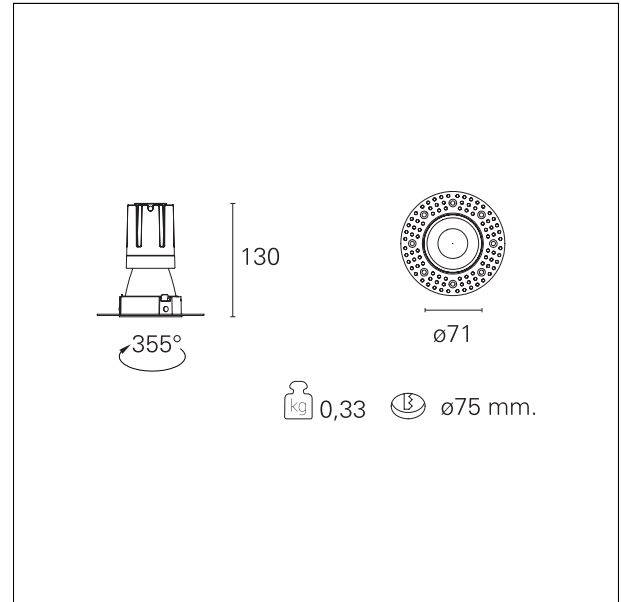

#### DESCRIPTION

Nemo TL is the trimless series of the Nemo family designed for installations in plasterboard false ceilings with no visible edge. Models up to 24W are equipped with a pre-drilled fixed frame for direct fixing of the luminaire to the false ceiling; The 33W and 42W models are equipped with height-adjustable fixing frame. Nemo TL Comfort is the solution for installations with maximum visual comfort; thanks to its 48 ° cut off, the TL Comfort version of the Nemo series guarantees maximum control of direct glare. The lighting modules are all equipped with the latest generation of LEDs (CRI > 90 and SDCM < 3). The interchangeable secondary reflectors are available in four different satin finishes and allow you to aesthetically characterize the system even after the first installation without changing the lighting performance. The safety cable supplied prevents accidental drops and the "fast plug" connection system to the driver allows quick and safe installation.

#### PRODUCTS CHARACTERISTICS

installation type	<b>trimless recessed</b>
material	<b>Aluminum</b>
Color	<b>Matt white</b>
Power	<b>15 W</b>
Lumen output - Full emission	<b>1369 lm</b>
Efficacy	<b>91 lm/W</b>
Diameter	<b>Ø 71 mm.</b>
Dimensions	<b>h 130 mm.</b>
net weight	<b>0,33 kg.</b>

#### HOLE RECESS DIMENSIONS

hole recess diameter	<b>Ø 75 mm.</b>
----------------------	-----------------