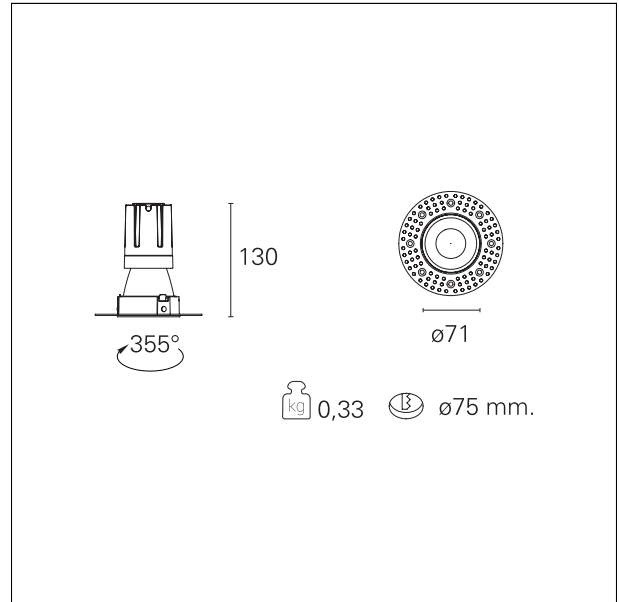

#### DESCRIPTION

Nemo TL is the trimless series of the Nemo family designed for installations in plasterboard false ceilings with no visible edge. Models up to 24W are equipped with a pre-drilled fixed frame for direct fixing of the luminaire to the false ceiling; The 33W and 42W models are equipped with height-adjustable fixing frame. Nemo TL Comfort is the solution for installations with maximum visual comfort; thanks to its 48 ° cut off, the TL Comfort version of the Nemo series guarantees maximum control of direct glare. The lighting modules are all equipped with the latest generation of LEDs (CRI > 90 and SDCM < 3). The interchangeable secondary reflectors are available in four different satin finishes and allow you to aesthetically characterize the system even after the first installation without changing the lighting performance. The safety cable supplied prevents accidental drops and the "fast plug" connection system to the driver allows quick and safe installation.

#### PRODUCTS CHARACTERISTICS

installation type	<b>trimless recessed</b>
material	<b>Aluminum</b>
Color	<b>Matt white</b>
Power	<b>15 W</b>
Lumen output - Full emission	<b>1353 lm</b>
Efficacy	<b>90 lm/W</b>
Diameter	<b>Ø 71 mm.</b>
Dimensions	<b>h 130 mm.</b>
net weight	<b>0,33 kg.</b>

#### HOLE RECESS DIMENSIONS

hole recess diameter	<b>Ø 75 mm.</b>
----------------------	-----------------