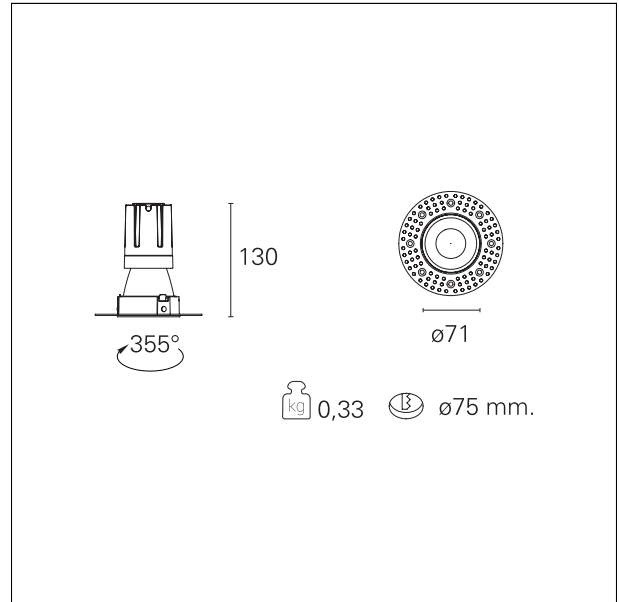

Nemo TL Comfort

RTT22246 - Trimless + Matt White Reflector - 15 W - 1450 lumen / 2700 K / CRI >90

DESCRIPTION

Nemo TL is the trimless series of the Nemo family designed for installations in plasterboard false ceilings with no visible edge. Models up to 24W are equipped with a pre-drilled fixed frame for direct fixing of the luminaire to the false ceiling; The 33W and 42W models are equipped with height-adjustable fixing frame. Nemo TL Comfort is the solution for installations with maximum visual comfort; thanks to its 48 ° cut off, the TL Comfort version of the Nemo series guarantees maximum control of direct glare. The lighting modules are all equipped with the latest generation of LEDs (CRI > 90 and SDCM < 3). The interchangeable secondary reflectors are available in four different satin finishes and allow you to aesthetically characterize the system even after the first installation without changing the lighting performance. The safety cable supplied prevents accidental drops and the "fast plug" connection system to the driver allows quick and safe installation.

Switch

On+Off

PRODUCTS CHARACTERISTICS

installation type	trimless recessed
material	Aluminum
Color	Matt white
Power	15 W
Lumen output - Full emission	1349 lm
Efficacy	90 lm/W
Diameter	Ø 71 mm.
Dimensions	h 130 mm.
net weight	0,33 kg.

optical compartment IP rate	IP40
recessed compartment IP rate	IP20
IK	IK02

HOLE RECESS DIMENSIONS

hole recess diameter	Ø 75 mm.
----------------------	-----------------

ENERGY CLASSIFICATION

This luminaire contains built-in LED lamps.

luminous effect optic	flood
Beam angle - direct	24°
UGR	≤ 17
Cut Hood	48°

PHOTOMETRIC