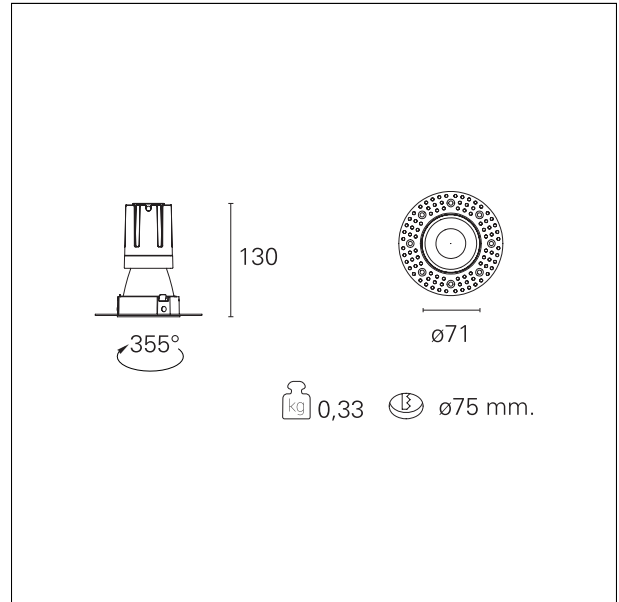

#### DESCRIPTION

Nemo TL is the trimless series of the Nemo family designed for installations in plasterboard false ceilings with no visible edge. Models up to 24W are equipped with a pre-drilled fixed frame for direct fixing of the luminaire to the false ceiling; The 33W and 42W models are equipped with height-adjustable fixing frame. Nemo TL Comfort is the solution for installations with maximum visual comfort; thanks to its 48 ° cut off, the TL Comfort version of the Nemo series guarantees maximum control of direct glare. The lighting modules are all equipped with the latest generation of LEDs (CRI > 90 and SDCM < 3). The interchangeable secondary reflectors are available in four different satin finishes and allow you to aesthetically characterize the system even after the first installation without changing the lighting performance. The safety cable supplied prevents accidental drops and the "fast plug" connection system to the driver allows quick and safe installation.

#### PRODUCTS CHARACTERISTICS

installation type	<b>trimless recessed</b>
material	<b>Aluminum</b>
Color	<b>Matt white</b>
Power	<b>15 W</b>
Lumen output - Full emission	<b>1349 lm</b>
Efficacy	<b>90 lm/W</b>
Diameter	<b>Ø 71 mm.</b>
Dimensions	<b>h 130 mm.</b>
net weight	<b>0,33 kg.</b>

#### HOLE RECESS DIMENSIONS

hole recess diameter	<b>Ø 75 mm.</b>
----------------------	-----------------