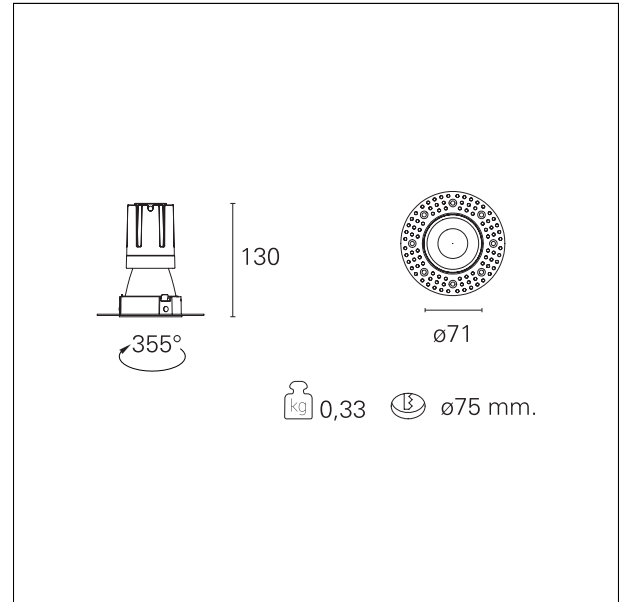

#### DESCRIPTION

Nemo TL is the trimless series of the Nemo family designed for installations in plasterboard false ceilings with no visible edge. Models up to 24W are equipped with a pre-drilled fixed frame for direct fixing of the luminaire to the false ceiling; The 33W and 42W models are equipped with height-adjustable fixing frame. Nemo TL Comfort is the solution for installations with maximum visual comfort; thanks to its 48 ° cut off, the TL Comfort version of the Nemo series guarantees maximum control of direct glare. The lighting modules are all equipped with the latest generation of LEDs (CRI > 90 and SDCM < 3). The interchangeable secondary reflectors are available in four different satin finishes and allow you to aesthetically characterize the system even after the first installation without changing the lighting performance. The safety cable supplied prevents accidental drops and the "fast plug" connection system to the driver allows quick and safe installation.

#### PRODUCTS CHARACTERISTICS

installation type	<b>trimless recessed</b>
material	<b>Aluminum</b>
Color	<b>Matt white</b>
Power	<b>15 W</b>
Lumen output - Full emission	<b>1349 lm</b>
Efficacy	<b>90 lm/W</b>
Diameter	<b>Ø 71 mm.</b>
Dimensions	<b>h 130 mm.</b>
net weight	<b>0,33 kg.</b>

#### HOLE RECESS DIMENSIONS

hole recess diameter	<b>Ø 75 mm.</b>
----------------------	-----------------