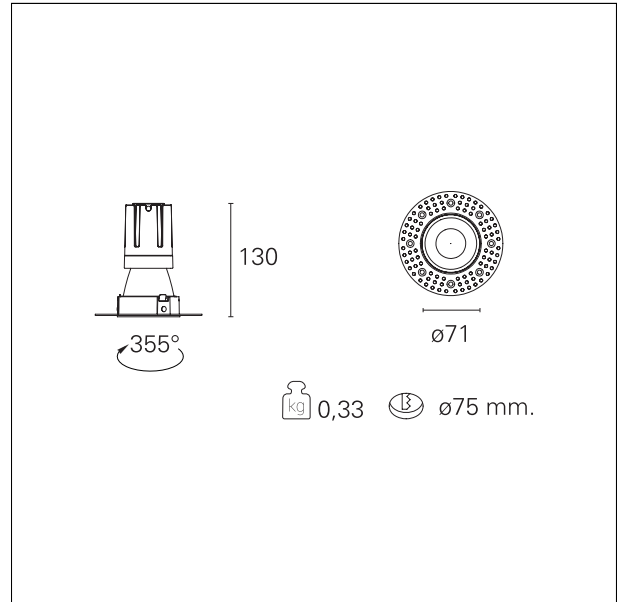

#### DESCRIPTION

Nemo TL is the trimless series of the Nemo family designed for installations in plasterboard false ceilings with no visible edge. Models up to 24W are equipped with a pre-drilled fixed frame for direct fixing of the luminaire to the false ceiling; The 33W and 42W models are equipped with height-adjustable fixing frame. Nemo TL Comfort is the solution for installations with maximum visual comfort; thanks to its 48 ° cut off, the TL Comfort version of the Nemo series guarantees maximum control of direct glare. The lighting modules are all equipped with the latest generation of LEDs (CRI > 90 and SDCM < 3). The interchangeable secondary reflectors are available in four different satin finishes and allow you to aesthetically characterize the system even after the first installation without changing the lighting performance. The safety cable supplied prevents accidental drops and the "fast plug" connection system to the driver allows quick and safe installation.

#### PRODUCTS CHARACTERISTICS

installation type	<b>trimless recessed</b>
material	<b>Aluminum</b>
Color	<b>Matt white</b>
Power	<b>15 W</b>
Lumen output - Full emission	<b>1345 lm</b>
Efficacy	<b>90 lm/W</b>
Diameter	<b>Ø 71 mm.</b>
Dimensions	<b>h 130 mm.</b>
net weight	<b>0,33 kg.</b>

#### HOLE RECESS DIMENSIONS

hole recess diameter	<b>Ø 75 mm.</b>
----------------------	-----------------