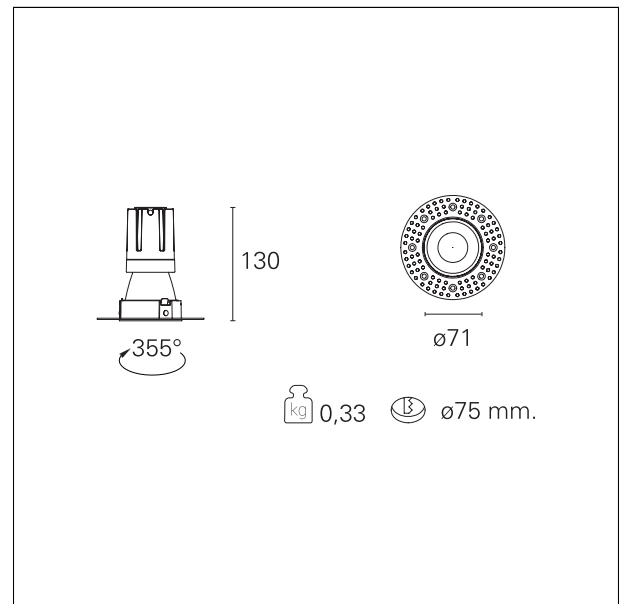

#### DESCRIPTION

Nemo TL is the trimless series of the Nemo family designed for installations in plasterboard false ceilings with no visible edge. Models up to 24W are equipped with a pre-drilled fixed frame for direct fixing of the luminaire to the false ceiling; The 33W and 42W models are equipped with height-adjustable fixing frame. Nemo TL Comfort is the solution for installations with maximum visual comfort; thanks to its 48 ° cut off, the TL Comfort version of the Nemo series guarantees maximum control of direct glare. The lighting modules are all equipped with the latest generation of LEDs (CRI > 90 and SDCM < 3). The interchangeable secondary reflectors are available in four different satin finishes and allow you to aesthetically characterize the system even after the first installation without changing the lighting performance. The safety cable supplied prevents accidental drops and the "fast plug" connection system to the driver allows quick and safe installation.

#### PRODUCTS CHARACTERISTICS

installation type	<b>trimless recessed</b>
material	<b>Aluminum</b>
Color	<b>Matt white</b>
Power	<b>15 W</b>
Lumen output - Full emission	<b>1345 lm</b>
Efficacy	<b>90 lm/W</b>
Diameter	<b>Ø 71 mm.</b>
Dimensions	<b>h 130 mm.</b>
net weight	<b>0,33 kg.</b>

#### HOLE RECESS DIMENSIONS

hole recess diameter	<b>Ø 75 mm.</b>
----------------------	-----------------