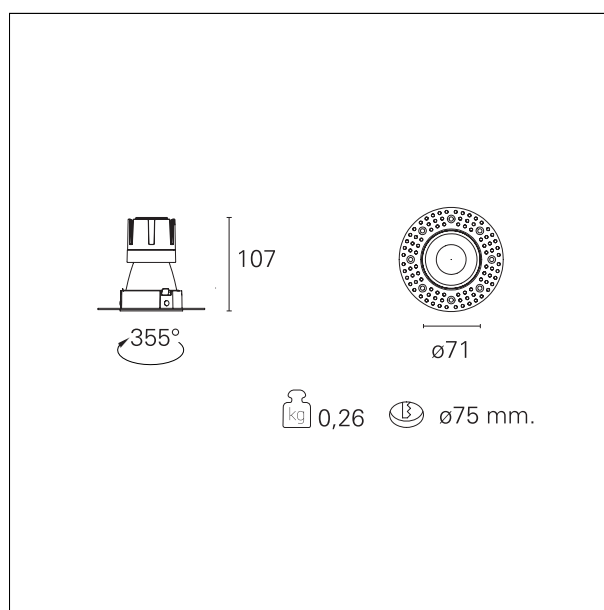

Nemo TL Comfort

RTT22244CA - Trimless + Matt White Reflector - 10 W - 920 lumen / 2700 K / CRI >90

DESCRIPTION

Nemo TL is the trimless series of the Nemo family designed for installations in plasterboard false ceilings with no visible edge. Models up to 24W are equipped with a pre-drilled fixed frame for direct fixing of the luminaire to the false ceiling; The 33W and 42W models are equipped with height-adjustable fixing frame. Nemo TL Comfort is the solution for installations with maximum visual comfort; thanks to its 48 ° cut off, the TL Comfort version of the Nemo series guarantees maximum control of direct glare. The lighting modules are all equipped with the latest generation of LEDs (CRI > 90 and SDCM < 3). The interchangeable secondary reflectors are available in four different satin finishes and allow you to aesthetically characterize the system even after the first installation without changing the lighting performance. The safety cable supplied prevents accidental drops and the "fast plug" connection system to the driver allows quick and safe installation.

Switch

Casambi

PRODUCTS CHARACTERISTICS

installation type	trimless recessed
material	Aluminum
Color	Matt white
Power	10 W
Lumen output - Full emission	886 lm
Efficacy	89 lm/W
Diameter	Ø 71 mm.
Dimensions	h 107 mm.
net weight	0,26 kg.

optical compartment IP rate	IP40
recessed compartment IP rate	IP20
IK	IK02

HOLE RECESS DIMENSIONS

hole recess diameter	Ø 75 mm.
----------------------	-----------------

ENERGY CLASSIFICATION

This luminaire contains built-in LED lamps.

luminous effect optic	wide
Beam angle - direct	55°
UGR	≤ 17
Cut Hood	48°

PHOTOMETRIC