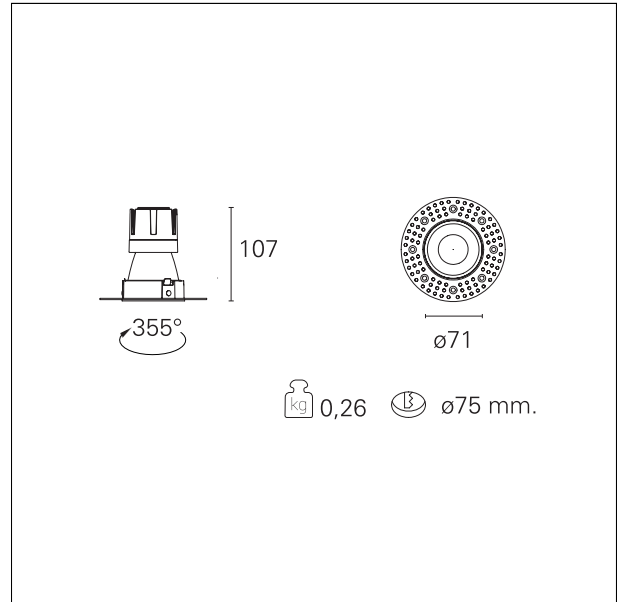

Nemo TL Comfort

RTT22243 - Trimless + Matt White Reflector - 10 W - 920 lumen / 2700 K / CRI >90

DESCRIPTION

Nemo TL is the trimless series of the Nemo family designed for installations in plasterboard false ceilings with no visible edge. Models up to 24W are equipped with a pre-drilled fixed frame for direct fixing of the luminaire to the false ceiling; The 33W and 42W models are equipped with height-adjustable fixing frame. Nemo TL Comfort is the solution for installations with maximum visual comfort; thanks to its 48 ° cut off, the TL Comfort version of the Nemo series guarantees maximum control of direct glare. The lighting modules are all equipped with the latest generation of LEDs (CRI > 90 and SDCM < 3). The interchangeable secondary reflectors are available in four different satin finishes and allow you to aesthetically characterize the system even after the first installation without changing the lighting performance. The safety cable supplied prevents accidental drops and the "fast plug" connection system to the driver allows quick and safe installation.

Switch

On÷Off

PRODUCTS CHARACTERISTICS

installation type	trimless recessed
material	Aluminum
Color	Matt white
Power	10 W
Lumen output - Full emission	879 lm
Efficacy	88 lm/W
Diameter	Ø 71 mm.
Dimensions	h 107 mm.
net weight	0,26 kg.

optical compartment IP rate	IP40
recessed compartment IP rate	IP20
IK	IK02

HOLE RECESS DIMENSIONS

hole recess diameter	Ø 75 mm.
----------------------	-----------------

ENERGY CLASSIFICATION

This luminaire contains built-in LED lamps.

luminous effect	flood
optic	38°
Beam angle - direct	38°
UGR	≤ 17
Cut Hood	48°

PHOTOMETRIC