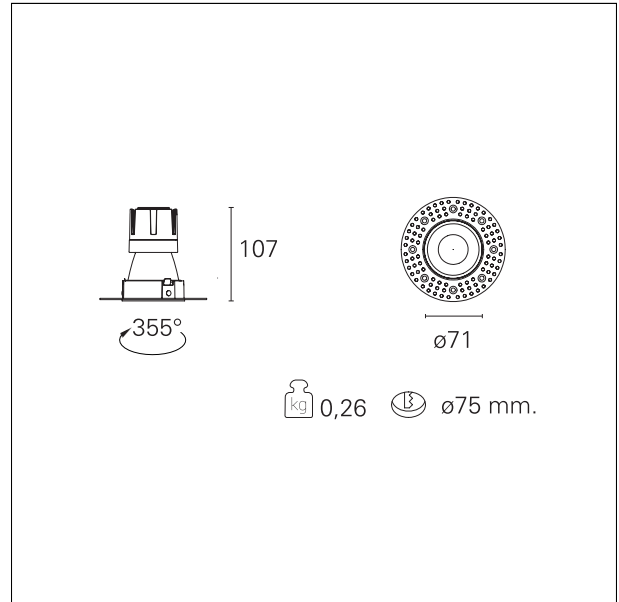

Nemo TL Comfort

RTT22241 - Trimless + Matt White Reflector - 10 W - 920 lumen / 2700 K / CRI >90

DESCRIPTION

Nemo TL is the trimless series of the Nemo family designed for installations in plasterboard false ceilings with no visible edge. Models up to 24W are equipped with a pre-drilled fixed frame for direct fixing of the luminaire to the false ceiling; The 33W and 42W models are equipped with height-adjustable fixing frame. Nemo TL Comfort is the solution for installations with maximum visual comfort; thanks to its 48 ° cut off, the TL Comfort version of the Nemo series guarantees maximum control of direct glare. The lighting modules are all equipped with the latest generation of LEDs (CRI > 90 and SDCM < 3). The interchangeable secondary reflectors are available in four different satin finishes and allow you to aesthetically characterize the system even after the first installation without changing the lighting performance. The safety cable supplied prevents accidental drops and the "fast plug" connection system to the driver allows quick and safe installation.

Switch

On÷Off

PRODUCTS CHARACTERISTICS

| | |
|------------------------------|--------------------------|
| installation type | trimless recessed |
| material | Aluminum |
| Color | Matt white |
| Power | 10 W |
| Lumen output - Full emission | 876 lm |
| Efficacy | 88 lm/W |
| Diameter | Ø 71 mm. |
| Dimensions | h 107 mm. |
| net weight | 0,26 kg. |

MECHANICAL CHARACTERISTICS

| | |
|------------------------------|-------------|
| optical compartment IP rate | IP40 |
| recessed compartment IP rate | IP20 |
| IK | IK02 |

HOLE RECESS DIMENSIONS

| | |
|----------------------|-----------------|
| hole recess diameter | Ø 75 mm. |
|----------------------|-----------------|