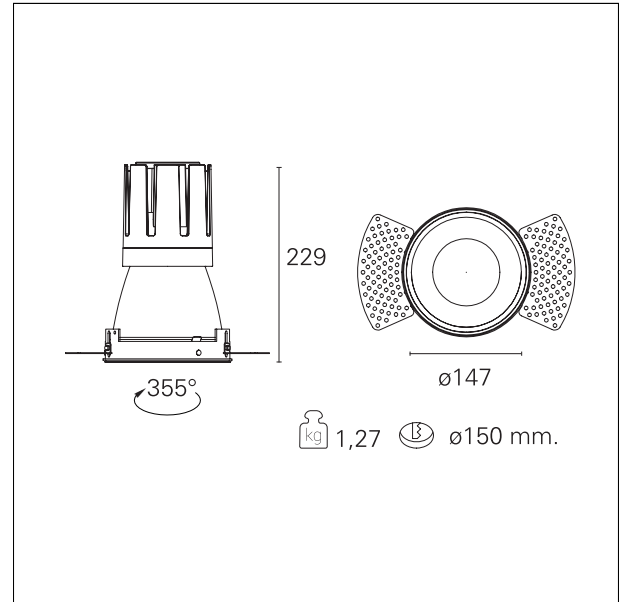

Nemo TL Comfort

RTT22239 - Trimless + Matt White Reflector - 42 W - 3800 lumen / 3000 K / CRI >90

DESCRIPTION

Nemo TL is the trimless series of the Nemo family designed for installations in plasterboard false ceilings with no visible edge. Models up to 24W are equipped with a pre-drilled fixed frame for direct fixing of the luminaire to the false ceiling; The 33W and 42W models are equipped with height-adjustable fixing frame. Nemo TL Comfort is the solution for installations with maximum visual comfort; thanks to its 48 ° cut off, the TL Comfort version of the Nemo series guarantees maximum control of direct glare. The lighting modules are all equipped with the latest generation of LEDs (CRI > 90 and SDCM < 3). The interchangeable secondary reflectors are available in four different satin finishes and allow you to aesthetically characterize the system even after the first installation without changing the lighting performance. The safety cable supplied prevents accidental drops and the "fast plug" connection system to the driver allows quick and safe installation.

Switch **On÷Off**

PRODUCTS CHARACTERISTICS

installation type	trimless recessed
material	Aluminum
Color	Matt white
Power	42 W
Lumen output - Full emission	3786 lm
Efficacy	90 lm/W
Diameter	Ø 147 mm.
Dimensions	h 229 mm.
net weight	1,27 kg.

optical compartment IP rate	IP40
recessed compartment IP rate	IP20
IK	IK02

HOLE RECESS DIMENSIONS

hole recess diameter	Ø 150 mm.
----------------------	------------------

ENERGY CLASSIFICATION

This luminaire contains built-in LED lamps.

luminous effect optic	wide
Beam angle - direct	55°
UGR	≤ 21
Cut Hood	48°

PHOTOMETRIC