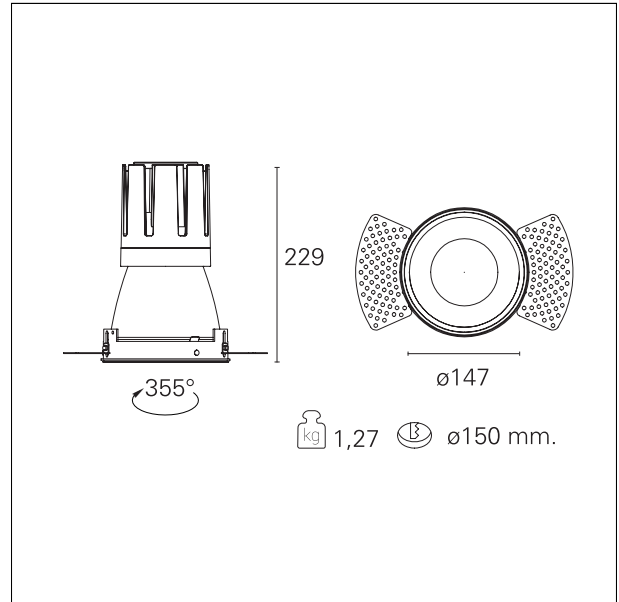

Nemo TL Comfort

RTT22239DM - Trimless + Matt White Reflector - 42 W - 3800 lumen / 3000 K / CRI >90

DESCRIPTION

Nemo TL is the trimless series of the Nemo family designed for installations in plasterboard false ceilings with no visible edge. Models up to 24W are equipped with a pre-drilled fixed frame for direct fixing of the luminaire to the false ceiling; The 33W and 42W models are equipped with height-adjustable fixing frame. Nemo TL Comfort is the solution for installations with maximum visual comfort; thanks to its 48 ° cut off, the TL Comfort version of the Nemo series guarantees maximum control of direct glare. The lighting modules are all equipped with the latest generation of LEDs (CRI > 90 and SDCM < 3). The interchangeable secondary reflectors are available in four different satin finishes and allow you to aesthetically characterize the system even after the first installation without changing the lighting performance. The safety cable supplied prevents accidental drops and the "fast plug" connection system to the driver allows quick and safe installation.

Switch **1...10V / Push**

PRODUCTS CHARACTERISTICS

installation type	trimless recessed
material	Aluminum
Color	Matt white
Power	42 W
Lumen output - Full emission	3786 lm
Efficacy	90 lm/W
Diameter	Ø 147 mm.
Dimensions	h 229 mm.
net weight	1,27 kg.

optical compartment IP rate	IP40
recessed compartment IP rate	IP20
IK	IK02

HOLE RECESS DIMENSIONS

hole recess diameter	Ø 150 mm.
----------------------	------------------

ENERGY CLASSIFICATION

This luminaire contains built-in LED lamps.

RTT22239DM - Trimless + Matt White Reflector - 42 W - 3800 lumen / 3000 K / CRI >90

luminous effect optic	wide
Beam angle - direct	55°
UGR	≤ 21
Cut Hood	48°

PHOTOMETRIC