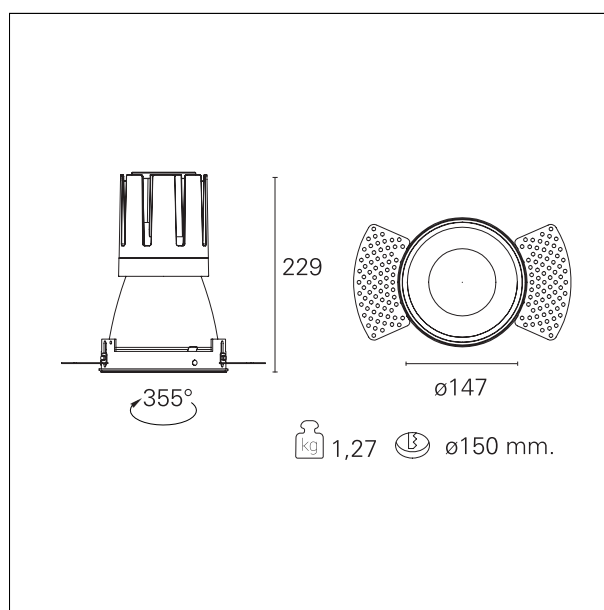

Nemo TL Comfort

RTT22238 - Trimless + Matt White Reflector - 42 W - 3800 lumen / 4000 K / CRI >90

DESCRIPTION

Nemo TL is the trimless series of the Nemo family designed for installations in plasterboard false ceilings with no visible edge. Models up to 24W are equipped with a pre-drilled fixed frame for direct fixing of the luminaire to the false ceiling; The 33W and 42W models are equipped with height-adjustable fixing frame. Nemo TL Comfort is the solution for installations with maximum visual comfort; thanks to its 48 ° cut off, the TL Comfort version of the Nemo series guarantees maximum control of direct glare. The lighting modules are all equipped with the latest generation of LEDs (CRI > 90 and SDCM < 3). The interchangeable secondary reflectors are available in four different satin finishes and allow you to aesthetically characterize the system even after the first installation without changing the lighting performance. The safety cable supplied prevents accidental drops and the "fast plug" connection system to the driver allows quick and safe installation.

Switch **On+Off**

PRODUCTS CHARACTERISTICS

| | |
|------------------------------|--------------------------|
| installation type | trimless recessed |
| material | Aluminum |
| Color | Matt white |
| Power | 42 W |
| Lumen output - Full emission | 3834 lm |
| Efficacy | 91 lm/W |
| Diameter | Ø 147 mm. |
| Dimensions | h 229 mm. |
| net weight | 1,27 kg. |

MECHANICAL CHARACTERISTICS

| | |
|------------------------------|-------------|
| optical compartment IP rate | IP40 |
| recessed compartment IP rate | IP20 |
| IK | IK02 |

HOLE RECESS DIMENSIONS

| | |
|----------------------|------------------|
| hole recess diameter | Ø 150 mm. |
|----------------------|------------------|