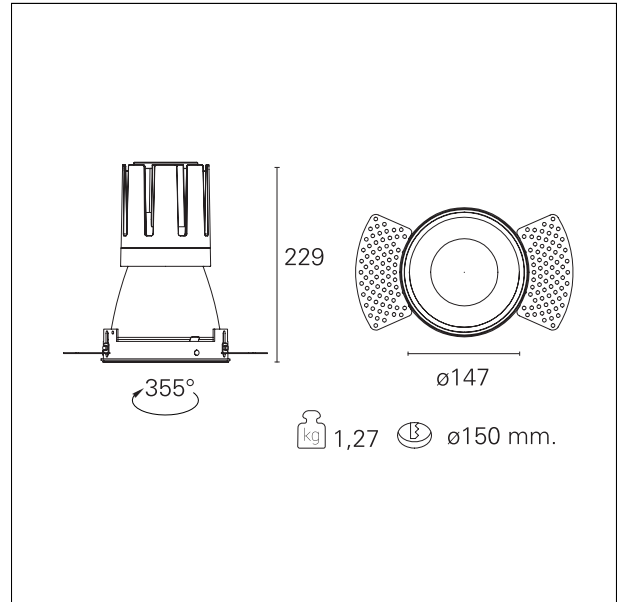

Nemo TL Comfort

RTT22238CA - Trimless + Matt White Reflector - 42 W - 3800 lumen / 4000 K / CRI >90

DESCRIPTION

Nemo TL is the trimless series of the Nemo family designed for installations in plasterboard false ceilings with no visible edge. Models up to 24W are equipped with a pre-drilled fixed frame for direct fixing of the luminaire to the false ceiling; The 33W and 42W models are equipped with height-adjustable fixing frame. Nemo TL Comfort is the solution for installations with maximum visual comfort; thanks to its 48 ° cut off, the TL Comfort version of the Nemo series guarantees maximum control of direct glare. The lighting modules are all equipped with the latest generation of LEDs (CRI > 90 and SDCM < 3). The interchangeable secondary reflectors are available in four different satin finishes and allow you to aesthetically characterize the system even after the first installation without changing the lighting performance. The safety cable supplied prevents accidental drops and the "fast plug" connection system to the driver allows quick and safe installation.

Switch

Casambi

PRODUCTS CHARACTERISTICS

installation type	trimless recessed
material	Aluminum
Color	Matt white
Power	42 W
Lumen output - Full emission	3834 lm
Efficacy	91 lm/W
Diameter	Ø 147 mm.
Dimensions	h 229 mm.
net weight	1,27 kg.

optical compartment IP rate	IP40
recessed compartment IP rate	IP20
IK	IK02

HOLE RECESS DIMENSIONS

hole recess diameter	Ø 150 mm.
----------------------	------------------

ENERGY CLASSIFICATION

This luminaire contains built-in LED lamps.

luminous effect	flood
optic	38°
Beam angle - direct	38°
UGR	≤ 17
Cut Hood	48°

PHOTOMETRIC