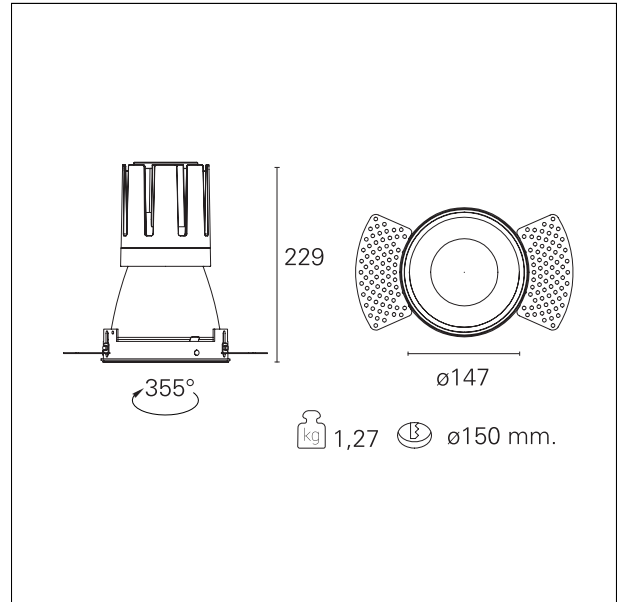

Nemo TL Comfort

RTT22236 - Trimless + Matt White Reflector - 42 W - 3800 lumen / 4000 K / CRI >90

DESCRIPTION

Nemo TL is the trimless series of the Nemo family designed for installations in plasterboard false ceilings with no visible edge. Models up to 24W are equipped with a pre-drilled fixed frame for direct fixing of the luminaire to the false ceiling; The 33W and 42W models are equipped with height-adjustable fixing frame. Nemo TL Comfort is the solution for installations with maximum visual comfort; thanks to its 48 ° cut off, the TL Comfort version of the Nemo series guarantees maximum control of direct glare. The lighting modules are all equipped with the latest generation of LEDs (CRI > 90 and SDCM < 3). The interchangeable secondary reflectors are available in four different satin finishes and allow you to aesthetically characterize the system even after the first installation without changing the lighting performance. The safety cable supplied prevents accidental drops and the "fast plug" connection system to the driver allows quick and safe installation.

Switch

On+Off

PRODUCTS CHARACTERISTICS

installation type	trimless recessed
material	Aluminum
Color	Matt white
Power	42 W
Lumen output - Full emission	3824 lm
Efficacy	91 lm/W
Diameter	Ø 147 mm.
Dimensions	h 229 mm.
net weight	1,27 kg.

optical compartment IP rate	IP40
recessed compartment IP rate	IP20
IK	IK02

HOLE RECESS DIMENSIONS

hole recess diameter	Ø 150 mm.
----------------------	------------------

ENERGY CLASSIFICATION

This luminaire contains built-in LED lamps.

luminous effect optic	flood
Beam angle - direct	24°
UGR	≤ 17
Cut Hood	48°

PHOTOMETRIC