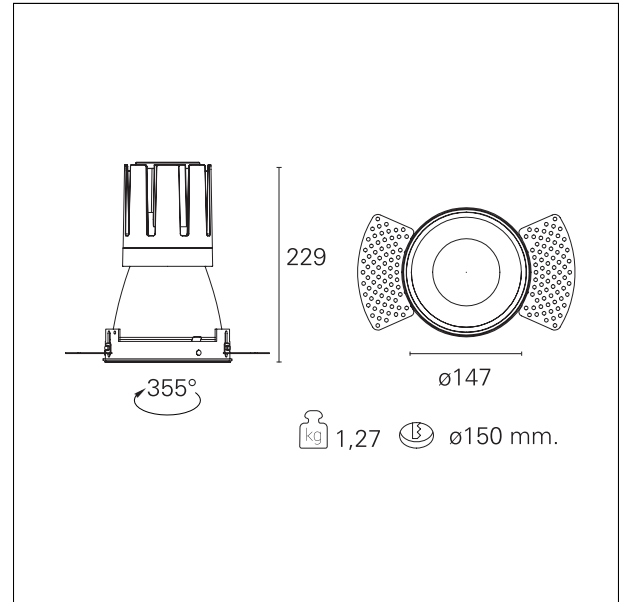

Nemo TL Comfort

RTT22236CA - Trimless + Matt White Reflector - 42 W - 3800 lumen / 4000 K / CRI >90

DESCRIPTION

Nemo TL is the trimless series of the Nemo family designed for installations in plasterboard false ceilings with no visible edge. Models up to 24W are equipped with a pre-drilled fixed frame for direct fixing of the luminaire to the false ceiling; The 33W and 42W models are equipped with height-adjustable fixing frame. Nemo TL Comfort is the solution for installations with maximum visual comfort; thanks to its 48 ° cut off, the TL Comfort version of the Nemo series guarantees maximum control of direct glare. The lighting modules are all equipped with the latest generation of LEDs (CRI > 90 and SDCM < 3). The interchangeable secondary reflectors are available in four different satin finishes and allow you to aesthetically characterize the system even after the first installation without changing the lighting performance. The safety cable supplied prevents accidental drops and the "fast plug" connection system to the driver allows quick and safe installation.

Switch

Casambi

PRODUCTS CHARACTERISTICS

installation type	trimless recessed
material	Aluminum
Color	Matt white
Power	42 W
Lumen output - Full emission	3824 lm
Efficacy	91 lm/W
Diameter	Ø 147 mm.
Dimensions	h 229 mm.
net weight	1,27 kg.

optical compartment IP rate	IP40
recessed compartment IP rate	IP20
IK	IK02

HOLE RECESS DIMENSIONS

hole recess diameter	Ø 150 mm.
----------------------	------------------

ENERGY CLASSIFICATION

This luminaire contains built-in LED lamps.

luminous effect optic	flood
Beam angle - direct	24°
UGR	≤ 17
Cut Hood	48°

PHOTOMETRIC