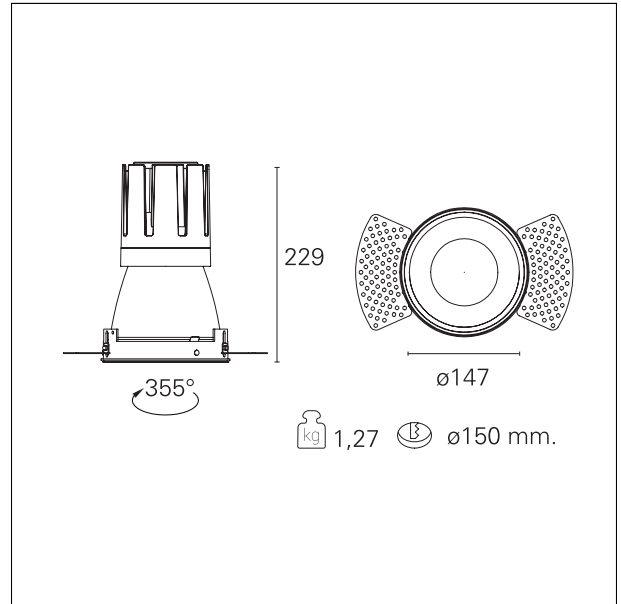

Nemo TL Comfort

RTT22235 - Trimless + Matt White Reflector - 42 W - 3800 lumen / 3000 K / CRI >90

DESCRIPTION

Nemo TL is the trimless series of the Nemo family designed for installations in plasterboard false ceilings with no visible edge. Models up to 24W are equipped with a pre-drilled fixed frame for direct fixing of the luminaire to the false ceiling; The 33W and 42W models are equipped with height-adjustable fixing frame. Nemo TL Comfort is the solution for installations with maximum visual comfort; thanks to its 48 ° cut off, the TL Comfort version of the Nemo series guarantees maximum control of direct glare. The lighting modules are all equipped with the latest generation of LEDs (CRI > 90 and SDCM < 3). The interchangeable secondary reflectors are available in four different satin finishes and allow you to aesthetically characterize the system even after the first installation without changing the lighting performance. The safety cable supplied prevents accidental drops and the "fast plug" connection system to the driver allows quick and safe installation.

Switch **On÷Off**

PRODUCTS CHARACTERISTICS

installation type	trimless recessed
material	Aluminum
Color	Matt white
Power	42 W
Lumen output - Full emission	3772 lm
Efficacy	90 lm/W
Diameter	Ø 147 mm.
Dimensions	h 229 mm.
net weight	1,27 kg.

optical compartment IP rate	IP40
recessed compartment IP rate	IP20
IK	IK02

HOLE RECESS DIMENSIONS

hole recess diameter	Ø 150 mm.
----------------------	------------------

ENERGY CLASSIFICATION

This luminaire contains built-in LED lamps.

luminous effect optic	flood
Beam angle - direct	24°
UGR	≤ 17
Cut Hood	48°

PHOTOMETRIC