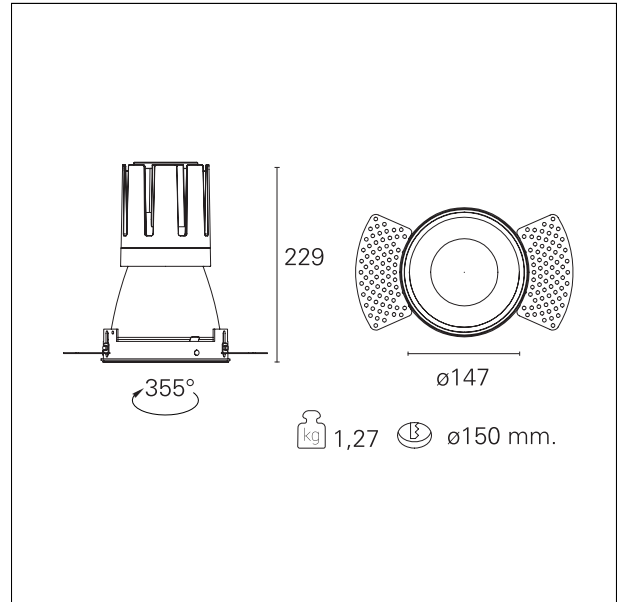

#### DESCRIPTION

Nemo TL is the trimless series of the Nemo family designed for installations in plasterboard false ceilings with no visible edge. Models up to 24W are equipped with a pre-drilled fixed frame for direct fixing of the luminaire to the false ceiling; The 33W and 42W models are equipped with height-adjustable fixing frame. Nemo TL Comfort is the solution for installations with maximum visual comfort; thanks to its 48 ° cut off, the TL Comfort version of the Nemo series guarantees maximum control of direct glare. The lighting modules are all equipped with the latest generation of LEDs (CRI > 90 and SDCM < 3). The interchangeable secondary reflectors are available in four different satin finishes and allow you to aesthetically characterize the system even after the first installation without changing the lighting performance. The safety cable supplied prevents accidental drops and the "fast plug" connection system to the driver allows quick and safe installation.

#### PRODUCTS CHARACTERISTICS

installation type	<b>trimless recessed</b>
material	<b>Aluminum</b>
Color	<b>Matt white</b>
Power	<b>42 W</b>
Lumen output - Full emission	<b>3768 lm</b>
Efficacy	<b>90 lm/W</b>
Diameter	<b>Ø 147 mm.</b>
Dimensions	<b>h 229 mm.</b>
net weight	<b>1,27 kg.</b>

#### HOLE RECESS DIMENSIONS

hole recess diameter	<b>Ø 150 mm.</b>
----------------------	------------------