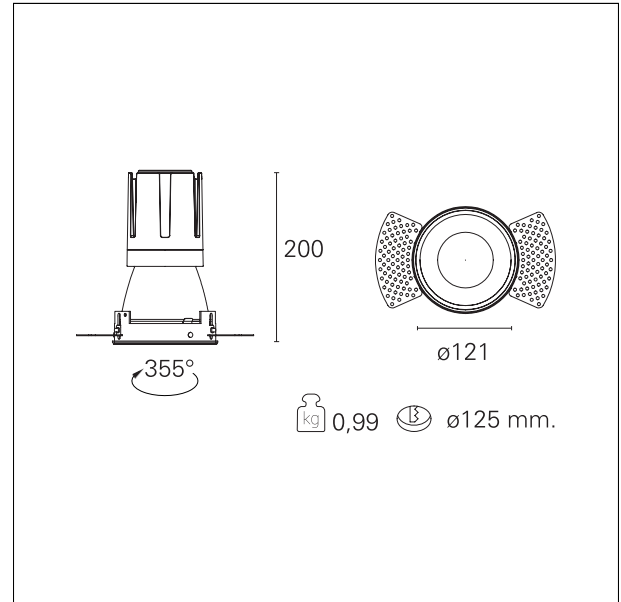

Nemo TL Comfort

RTT22232 - Trimless + Matt White Reflector - 33 W - 3100 lumen / 4000 K / CRI >90

DESCRIPTION

Nemo TL is the trimless series of the Nemo family designed for installations in plasterboard false ceilings with no visible edge. Models up to 24W are equipped with a pre-drilled fixed frame for direct fixing of the luminaire to the false ceiling; The 33W and 42W models are equipped with height-adjustable fixing frame. Nemo TL Comfort is the solution for installations with maximum visual comfort; thanks to its 48 ° cut off, the TL Comfort version of the Nemo series guarantees maximum control of direct glare. The lighting modules are all equipped with the latest generation of LEDs (CRI > 90 and SDCM < 3). The interchangeable secondary reflectors are available in four different satin finishes and allow you to aesthetically characterize the system even after the first installation without changing the lighting performance. The safety cable supplied prevents accidental drops and the "fast plug" connection system to the driver allows quick and safe installation.

Switch **On÷Off**

PRODUCTS CHARACTERISTICS

installation type	trimless recessed
material	Aluminum
Color	Matt white
Power	33 W
Lumen output - Full emission	3098 lm
Efficacy	94 lm/W
Diameter	Ø 121 mm.
Dimensions	h 200 mm.
net weight	0,99 kg.

optical compartment IP rate	IP40
recessed compartment IP rate	IP20
IK	IK02

HOLE RECESS DIMENSIONS

hole recess diameter	Ø 125 mm.
----------------------	------------------

ENERGY CLASSIFICATION

This luminaire contains built-in LED lamps.

luminous effect optic	wide
Beam angle - direct	55°
UGR	≤ 21
Cut Hood	48°

PHOTOMETRIC