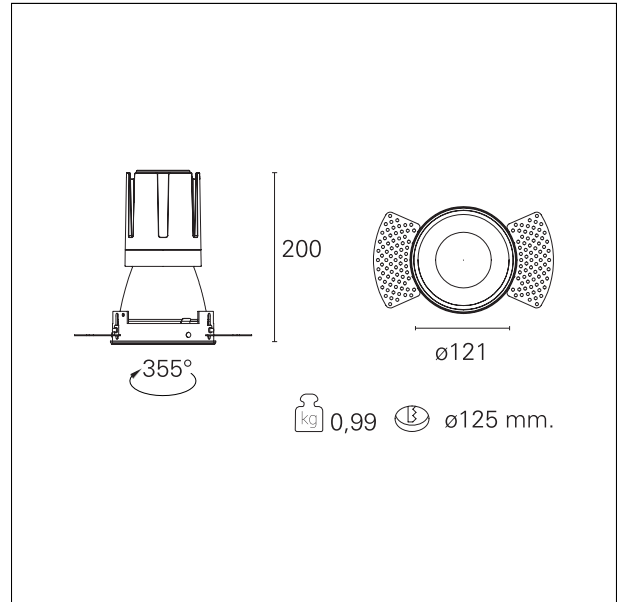

Nemo TL Comfort

RTT22232DM - Trimless + Matt White Reflector - 33 W - 3100 lumen / 4000 K / CRI >90

DESCRIPTION

Nemo TL is the trimless series of the Nemo family designed for installations in plasterboard false ceilings with no visible edge. Models up to 24W are equipped with a pre-drilled fixed frame for direct fixing of the luminaire to the false ceiling; The 33W and 42W models are equipped with height-adjustable fixing frame. Nemo TL Comfort is the solution for installations with maximum visual comfort; thanks to its 48 ° cut off, the TL Comfort version of the Nemo series guarantees maximum control of direct glare. The lighting modules are all equipped with the latest generation of LEDs (CRI > 90 and SDCM < 3). The interchangeable secondary reflectors are available in four different satin finishes and allow you to aesthetically characterize the system even after the first installation without changing the lighting performance. The safety cable supplied prevents accidental drops and the "fast plug" connection system to the driver allows quick and safe installation.

Switch **1...10V / Push**

PRODUCTS CHARACTERISTICS

installation type	trimless recessed
material	Aluminum
Color	Matt white
Power	33 W
Lumen output - Full emission	3098 lm
Efficacy	94 lm/W
Diameter	Ø 121 mm.
Dimensions	h 200 mm.
net weight	0,99 kg.

ELECTRICAL CHARACTERISTICS

feeding	220÷240 V
driver	1...10V / Push
Insulation class	Class II

Nemo TL Comfort

RTT22232DM - Trimless + Matt White Reflector - 33 W - 3100 lumen / 4000 K / CRI >90

MECHANICAL CHARACTERISTICS

optical compartment IP rate	IP40
recessed compartment IP rate	IP20
IK	IK02

HOLE RECESS DIMENSIONS

hole recess diameter	Ø 125 mm.
----------------------	------------------

ENERGY CLASSIFICATION

This luminaire contains built-in LED lamps.