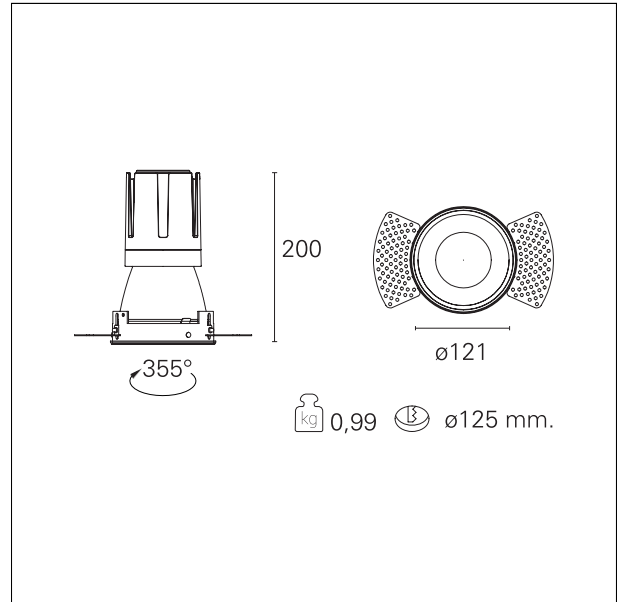

#### DESCRIPTION

Nemo TL is the trimless series of the Nemo family designed for installations in plasterboard false ceilings with no visible edge. Models up to 24W are equipped with a pre-drilled fixed frame for direct fixing of the luminaire to the false ceiling; The 33W and 42W models are equipped with height-adjustable fixing frame. Nemo TL Comfort is the solution for installations with maximum visual comfort; thanks to its 48 ° cut off, the TL Comfort version of the Nemo series guarantees maximum control of direct glare. The lighting modules are all equipped with the latest generation of LEDs (CRI > 90 and SDCM < 3). The interchangeable secondary reflectors are available in four different satin finishes and allow you to aesthetically characterize the system even after the first installation without changing the lighting performance. The safety cable supplied prevents accidental drops and the "fast plug" connection system to the driver allows quick and safe installation.

#### PRODUCTS CHARACTERISTICS

installation type	<b>trimless recessed</b>
material	<b>Aluminum</b>
Color	<b>Matt white</b>
Power	<b>33 W</b>
Lumen output - Full emission	<b>3040 lm</b>
Efficacy	<b>92 lm/W</b>
Diameter	<b>Ø 121 mm.</b>
Dimensions	<b>h 200 mm.</b>
net weight	<b>0,99 kg.</b>

#### HOLE RECESS DIMENSIONS

hole recess diameter	<b>Ø 125 mm.</b>
----------------------	------------------