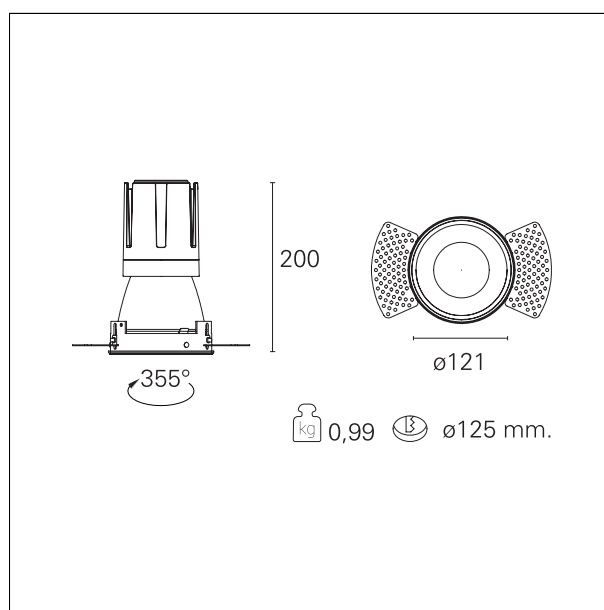

Nemo TL Comfort

RTT22231CA - Trimless + Matt White Reflector - 33 W - 3100 lumen / 3000 K / CRI >90

DESCRIPTION

Nemo TL is the trimless series of the Nemo family designed for installations in plasterboard false ceilings with no visible edge. Models up to 24W are equipped with a pre-drilled fixed frame for direct fixing of the luminaire to the false ceiling; The 33W and 42W models are equipped with height-adjustable fixing frame. Nemo TL Comfort is the solution for installations with maximum visual comfort; thanks to its 48 ° cut off, the TL Comfort version of the Nemo series guarantees maximum control of direct glare. The lighting modules are all equipped with the latest generation of LEDs (CRI > 90 and SDCM < 3). The interchangeable secondary reflectors are available in four different satin finishes and allow you to aesthetically characterize the system even after the first installation without changing the lighting performance. The safety cable supplied prevents accidental drops and the "fast plug" connection system to the driver allows quick and safe installation.

Switch

Casambi

PRODUCTS CHARACTERISTICS

installation type	trimless recessed
material	Aluminum
Color	Matt white
Power	33 W
Lumen output - Full emission	3040 lm
Efficacy	92 lm/W
Diameter	Ø 121 mm.
Dimensions	h 200 mm.
net weight	0,99 kg.

optical compartment IP rate	IP40
recessed compartment IP rate	IP20
IK	IK02

HOLE RECESS DIMENSIONS

hole recess diameter	Ø 125 mm.
----------------------	------------------

ENERGY CLASSIFICATION

This luminaire contains built-in LED lamps.

luminous effect optic	wide
Beam angle - direct	55°
UGR	≤ 21
Cut Hood	48°

PHOTOMETRIC