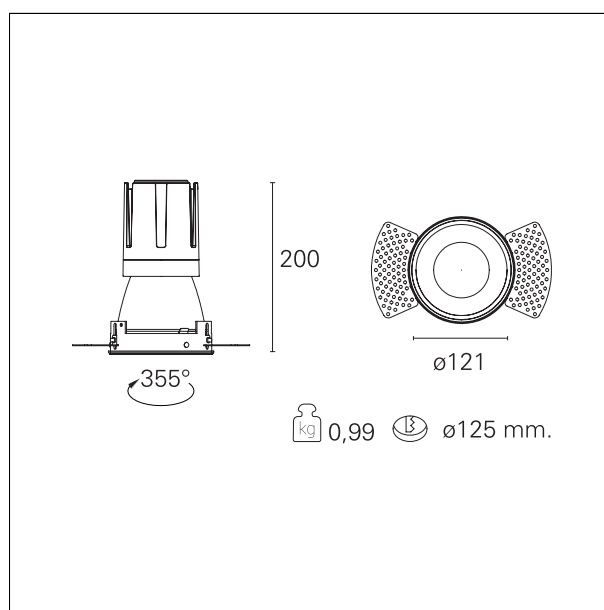

Nemo TL Comfort

RTT22230 - Trimless + Matt White Reflector - 33 W - 3100 lumen / 4000 K / CRI >90

DESCRIPTION

Nemo TL is the trimless series of the Nemo family designed for installations in plasterboard false ceilings with no visible edge. Models up to 24W are equipped with a pre-drilled fixed frame for direct fixing of the luminaire to the false ceiling; The 33W and 42W models are equipped with height-adjustable fixing frame. Nemo TL Comfort is the solution for installations with maximum visual comfort; thanks to its 48 ° cut off, the TL Comfort version of the Nemo series guarantees maximum control of direct glare. The lighting modules are all equipped with the latest generation of LEDs (CRI > 90 and SDCM < 3). The interchangeable secondary reflectors are available in four different satin finishes and allow you to aesthetically characterize the system even after the first installation without changing the lighting performance. The safety cable supplied prevents accidental drops and the "fast plug" connection system to the driver allows quick and safe installation.

Switch

On÷Off

PRODUCTS CHARACTERISTICS

installation type	trimless recessed
material	Aluminum
Color	Matt white
Power	33 W
Lumen output - Full emission	3094 lm
Efficacy	94 lm/W
Diameter	Ø 121 mm.
Dimensions	h 200 mm.
net weight	0,99 kg.

optical compartment IP rate	IP40
recessed compartment IP rate	IP20
IK	IK02

HOLE RECESS DIMENSIONS

hole recess diameter	Ø 125 mm.
----------------------	------------------

ENERGY CLASSIFICATION

This luminaire contains built-in LED lamps.