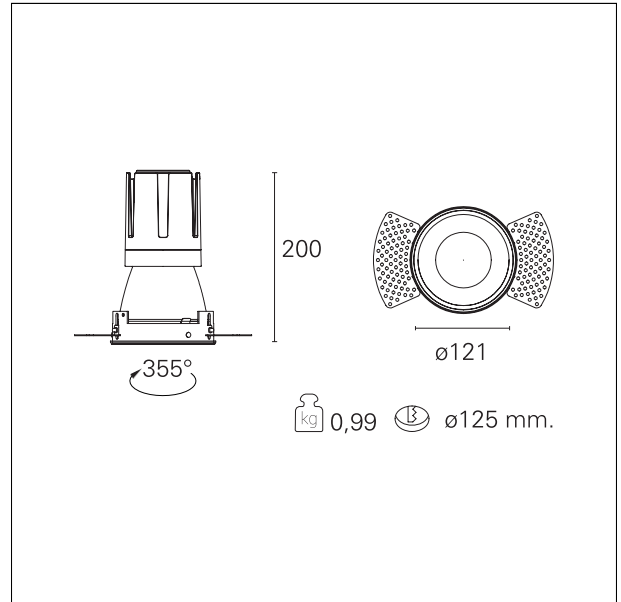

#### DESCRIPTION

Nemo TL is the trimless series of the Nemo family designed for installations in plasterboard false ceilings with no visible edge. Models up to 24W are equipped with a pre-drilled fixed frame for direct fixing of the luminaire to the false ceiling; The 33W and 42W models are equipped with height-adjustable fixing frame. Nemo TL Comfort is the solution for installations with maximum visual comfort; thanks to its 48 ° cut off, the TL Comfort version of the Nemo series guarantees maximum control of direct glare. The lighting modules are all equipped with the latest generation of LEDs (CRI > 90 and SDCM < 3). The interchangeable secondary reflectors are available in four different satin finishes and allow you to aesthetically characterize the system even after the first installation without changing the lighting performance. The safety cable supplied prevents accidental drops and the "fast plug" connection system to the driver allows quick and safe installation.

#### PRODUCTS CHARACTERISTICS

installation type	<b>trimless recessed</b>
material	<b>Aluminum</b>
Color	<b>Matt white</b>
Power	<b>33 W</b>
Lumen output - Full emission	<b>3028 lm</b>
Efficacy	<b>92 lm/W</b>
Diameter	<b>Ø 121 mm.</b>
Dimensions	<b>h 200 mm.</b>
net weight	<b>0,99 kg.</b>

#### HOLE RECESS DIMENSIONS

hole recess diameter	<b>Ø 125 mm.</b>
----------------------	------------------