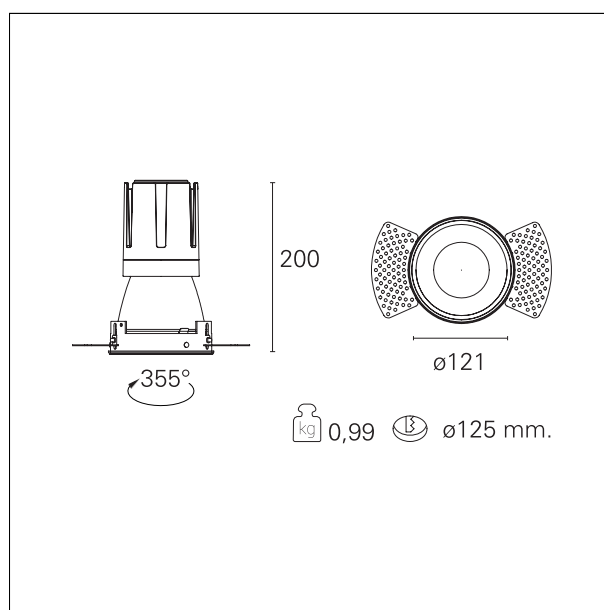

#### DESCRIPTION

Nemo TL is the trimless series of the Nemo family designed for installations in plasterboard false ceilings with no visible edge. Models up to 24W are equipped with a pre-drilled fixed frame for direct fixing of the luminaire to the false ceiling; The 33W and 42W models are equipped with height-adjustable fixing frame. Nemo TL Comfort is the solution for installations with maximum visual comfort; thanks to its 48 ° cut off, the TL Comfort version of the Nemo series guarantees maximum control of direct glare. The lighting modules are all equipped with the latest generation of LEDs (CRI > 90 and SDCM < 3). The interchangeable secondary reflectors are available in four different satin finishes and allow you to aesthetically characterize the system even after the first installation without changing the lighting performance. The safety cable supplied prevents accidental drops and the "fast plug" connection system to the driver allows quick and safe installation.

#### PRODUCTS CHARACTERISTICS

installation type	<b>trimless recessed</b>
material	<b>Aluminum</b>
Color	<b>Matt white</b>
Power	<b>33 W</b>
Lumen output - Full emission	<b>3072 lm</b>
Efficacy	<b>93 lm/W</b>
Diameter	<b>Ø 121 mm.</b>
Dimensions	<b>h 200 mm.</b>
net weight	<b>0,99 kg.</b>

#### HOLE RECESS DIMENSIONS

hole recess diameter	<b>Ø 125 mm.</b>
----------------------	------------------