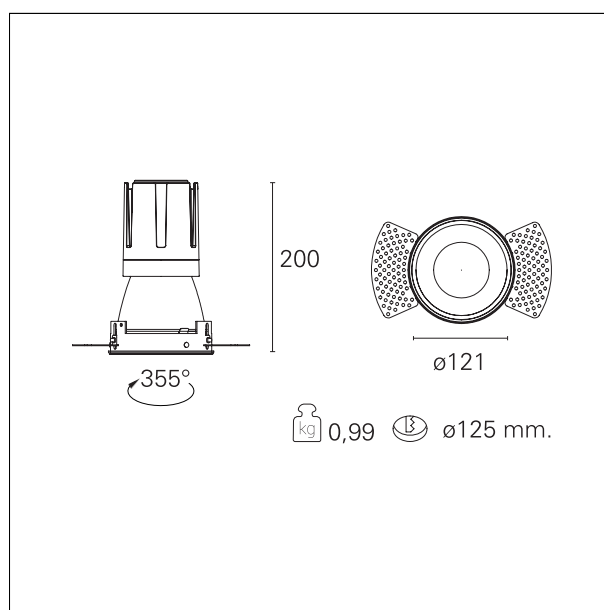

Nemo TL Comfort

RTT22225 - Trimless + Matt White Reflector - 33 W - 3100 lumen / 3000 K / CRI >90

DESCRIPTION

Nemo TL is the trimless series of the Nemo family designed for installations in plasterboard false ceilings with no visible edge. Models up to 24W are equipped with a pre-drilled fixed frame for direct fixing of the luminaire to the false ceiling; The 33W and 42W models are equipped with height-adjustable fixing frame. Nemo TL Comfort is the solution for installations with maximum visual comfort; thanks to its 48 ° cut off, the TL Comfort version of the Nemo series guarantees maximum control of direct glare. The lighting modules are all equipped with the latest generation of LEDs (CRI > 90 and SDCM < 3). The interchangeable secondary reflectors are available in four different satin finishes and allow you to aesthetically characterize the system even after the first installation without changing the lighting performance. The safety cable supplied prevents accidental drops and the "fast plug" connection system to the driver allows quick and safe installation.

Switch **On÷Off**

PRODUCTS CHARACTERISTICS

installation type	trimless recessed
material	Aluminum
Color	Matt white
Power	33 W
Lumen output - Full emission	3020 lm
Efficacy	92 lm/W
Diameter	Ø 121 mm.
Dimensions	h 200 mm.
net weight	0,99 kg.

optical compartment IP rate	IP40
recessed compartment IP rate	IP20
IK	IK02

HOLE RECESS DIMENSIONS

hole recess diameter	Ø 125 mm.
----------------------	------------------

ENERGY CLASSIFICATION

This luminaire contains built-in LED lamps.

luminous effect optic	spot
Beam angle - direct	15°
UGR	≤ 17
Cut Hood	48°

PHOTOMETRIC