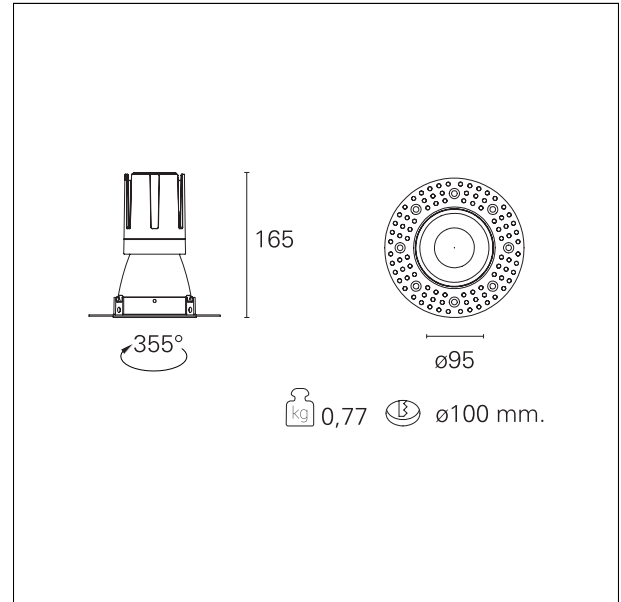

#### DESCRIPTION

Nemo TL is the trimless series of the Nemo family designed for installations in plasterboard false ceilings with no visible edge. Models up to 24W are equipped with a pre-drilled fixed frame for direct fixing of the luminaire to the false ceiling; The 33W and 42W models are equipped with height-adjustable fixing frame. Nemo TL Comfort is the solution for installations with maximum visual comfort; thanks to its 48 ° cut off, the TL Comfort version of the Nemo series guarantees maximum control of direct glare. The lighting modules are all equipped with the latest generation of LEDs (CRI > 90 and SDCM < 3). The interchangeable secondary reflectors are available in four different satin finishes and allow you to aesthetically characterize the system even after the first installation without changing the lighting performance. The safety cable supplied prevents accidental drops and the "fast plug" connection system to the driver allows quick and safe installation.

#### PRODUCTS CHARACTERISTICS

installation type	<b>trimless recessed</b>
material	<b>Aluminum</b>
Color	<b>Matt white</b>
Power	<b>24 W</b>
Lumen output - Full emission	<b>2224 lm</b>
Efficacy	<b>93 lm/W</b>
Diameter	<b>Ø 95 mm.</b>
Dimensions	<b>h 165 mm.</b>
net weight	<b>0,77 kg.</b>

#### HOLE RECESS DIMENSIONS

hole recess diameter	<b>Ø 100 mm.</b>
----------------------	------------------