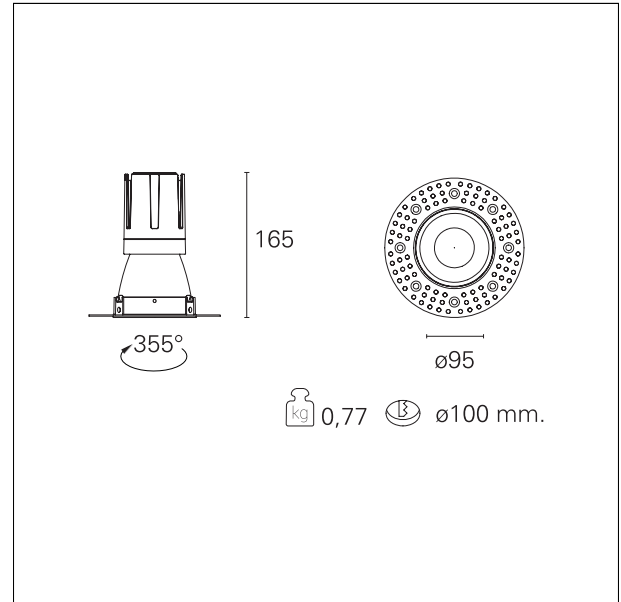

Nemo TL Comfort

RTT22224DM - Trimless + Matt White Reflector - 24 W - 2200 lumen / 4000 K / CRI >90

DESCRIPTION

Nemo TL is the trimless series of the Nemo family designed for installations in plasterboard false ceilings with no visible edge. Models up to 24W are equipped with a pre-drilled fixed frame for direct fixing of the luminaire to the false ceiling; The 33W and 42W models are equipped with height-adjustable fixing frame. Nemo TL Comfort is the solution for installations with maximum visual comfort; thanks to its 48 ° cut off, the TL Comfort version of the Nemo series guarantees maximum control of direct glare. The lighting modules are all equipped with the latest generation of LEDs (CRI > 90 and SDCM < 3). The interchangeable secondary reflectors are available in four different satin finishes and allow you to aesthetically characterize the system even after the first installation without changing the lighting performance. The safety cable supplied prevents accidental drops and the "fast plug" connection system to the driver allows quick and safe installation.

Switch **1...10V / Push**

PRODUCTS CHARACTERISTICS

installation type	trimless recessed
material	Aluminum
Color	Matt white
Power	24 W
Lumen output - Full emission	2224 lm
Efficacy	93 lm/W
Diameter	Ø 95 mm.
Dimensions	h 165 mm.
net weight	0,77 kg.

optical compartment IP rate	IP40
recessed compartment IP rate	IP20
IK	IK02

HOLE RECESS DIMENSIONS

hole recess diameter	Ø 100 mm.
----------------------	------------------

ENERGY CLASSIFICATION

This luminaire contains built-in LED lamps.

RTT22224DM - Trimless + Matt White Reflector - 24 W - 2200 lumen / 4000 K / CRI >90

luminous effect optic	wide
Beam angle - direct	55°
UGR	≤ 19
Cut Hood	48°

PHOTOMETRIC