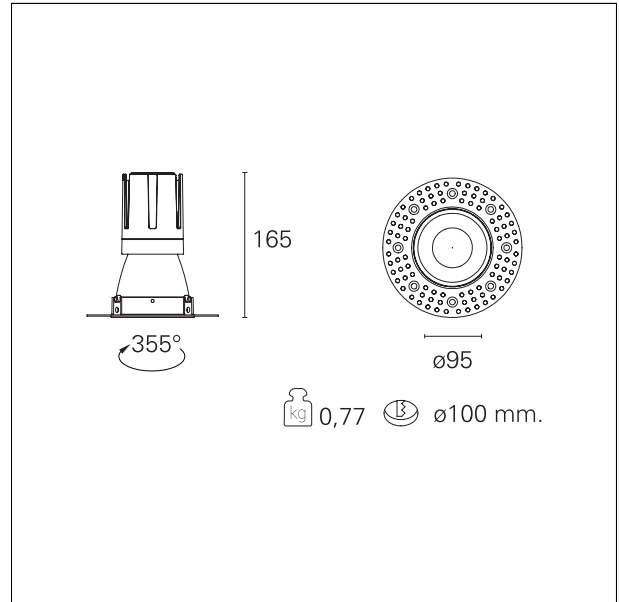

#### DESCRIPTION

Nemo TL is the trimless series of the Nemo family designed for installations in plasterboard false ceilings with no visible edge. Models up to 24W are equipped with a pre-drilled fixed frame for direct fixing of the luminaire to the false ceiling; The 33W and 42W models are equipped with height-adjustable fixing frame. Nemo TL Comfort is the solution for installations with maximum visual comfort; thanks to its 48 ° cut off, the TL Comfort version of the Nemo series guarantees maximum control of direct glare. The lighting modules are all equipped with the latest generation of LEDs (CRI > 90 and SDCM < 3). The interchangeable secondary reflectors are available in four different satin finishes and allow you to aesthetically characterize the system even after the first installation without changing the lighting performance. The safety cable supplied prevents accidental drops and the "fast plug" connection system to the driver allows quick and safe installation.

#### PRODUCTS CHARACTERISTICS

installation type	<b>trimless recessed</b>
material	<b>Aluminum</b>
Color	<b>Matt white</b>
Power	<b>24 W</b>
Lumen output - Full emission	<b>2224 lm</b>
Efficacy	<b>93 lm/W</b>
Diameter	<b>Ø 95 mm.</b>
Dimensions	<b>h 165 mm.</b>
net weight	<b>0,77 kg.</b>

#### HOLE RECESS DIMENSIONS

hole recess diameter	<b>Ø 100 mm.</b>
----------------------	------------------