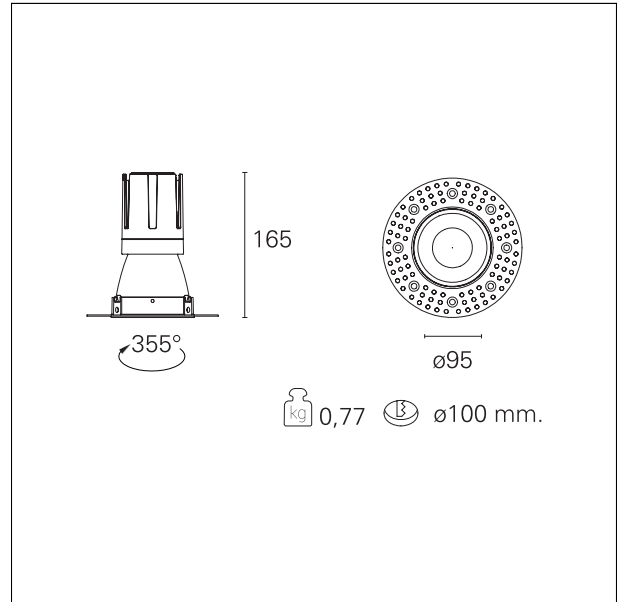

Nemo TL Comfort

RTT22223 - Trimless + Matt White Reflector - 24 W - 2200 lumen / 3000 K / CRI >90

DESCRIPTION

Nemo TL is the trimless series of the Nemo family designed for installations in plasterboard false ceilings with no visible edge. Models up to 24W are equipped with a pre-drilled fixed frame for direct fixing of the luminaire to the false ceiling; The 33W and 42W models are equipped with height-adjustable fixing frame. Nemo TL Comfort is the solution for installations with maximum visual comfort; thanks to its 48 ° cut off, the TL Comfort version of the Nemo series guarantees maximum control of direct glare. The lighting modules are all equipped with the latest generation of LEDs (CRI > 90 and SDCM < 3). The interchangeable secondary reflectors are available in four different satin finishes and allow you to aesthetically characterize the system even after the first installation without changing the lighting performance. The safety cable supplied prevents accidental drops and the "fast plug" connection system to the driver allows quick and safe installation.

Switch

On+Off

PRODUCTS CHARACTERISTICS

installation type	trimless recessed
material	Aluminum
Color	Matt white
Power	24 W
Lumen output - Full emission	2184 lm
Efficacy	91 lm/W
Diameter	Ø 95 mm.
Dimensions	h 165 mm.
net weight	0,77 kg.

optical compartment IP rate	IP40
recessed compartment IP rate	IP20
IK	IK02

HOLE RECESS DIMENSIONS

hole recess diameter	Ø 100 mm.
----------------------	------------------

ENERGY CLASSIFICATION

This luminaire contains built-in LED lamps.

luminous effect optic	wide
Beam angle - direct	55°
UGR	≤ 19
Cut Hood	48°

PHOTOMETRIC