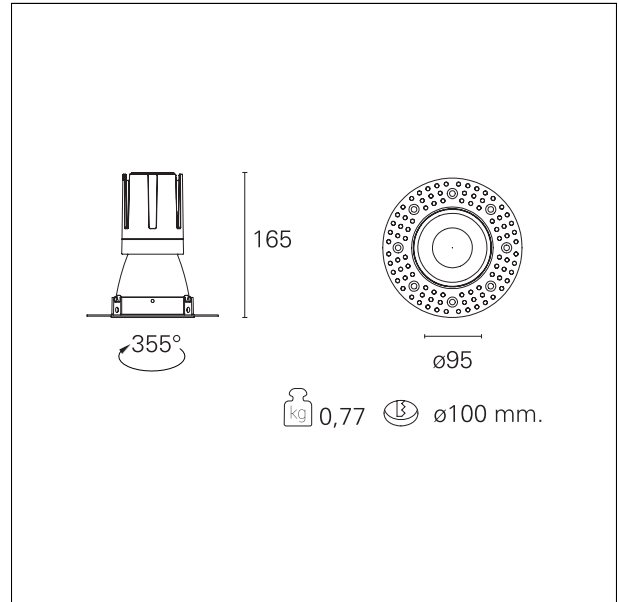

Nemo TL Comfort

RTT22222DM - Trimless + Matt White Reflector - 24 W - 2200 lumen / 4000 K / CRI >90

DESCRIPTION

Nemo TL is the trimless series of the Nemo family designed for installations in plasterboard false ceilings with no visible edge. Models up to 24W are equipped with a pre-drilled fixed frame for direct fixing of the luminaire to the false ceiling; The 33W and 42W models are equipped with height-adjustable fixing frame. Nemo TL Comfort is the solution for installations with maximum visual comfort; thanks to its 48 ° cut off, the TL Comfort version of the Nemo series guarantees maximum control of direct glare. The lighting modules are all equipped with the latest generation of LEDs (CRI > 90 and SDCM < 3). The interchangeable secondary reflectors are available in four different satin finishes and allow you to aesthetically characterize the system even after the first installation without changing the lighting performance. The safety cable supplied prevents accidental drops and the "fast plug" connection system to the driver allows quick and safe installation.

Switch **1...10V / Push**

PRODUCTS CHARACTERISTICS

installation type	trimless recessed
material	Aluminum
Color	Matt white
Power	24 W
Lumen output - Full emission	2212 lm
Efficacy	92 lm/W
Diameter	Ø 95 mm.
Dimensions	h 165 mm.
net weight	0,77 kg.

optical compartment IP rate	IP40
recessed compartment IP rate	IP20
IK	IK02

HOLE RECESS DIMENSIONS

hole recess diameter	Ø 100 mm.
----------------------	------------------

ENERGY CLASSIFICATION

This luminaire contains built-in LED lamps.

RTT22222DM - Trimless + Matt White Reflector - 24 W - 2200 lumen / 4000 K / CRI >90

luminous effect	flood
optic	38°
Beam angle - direct	38°
UGR	≤ 17
Cut Hood	48°

PHOTOMETRIC