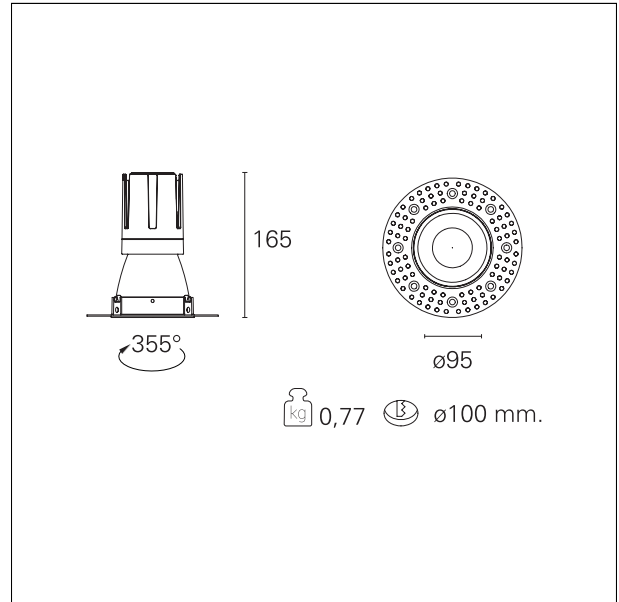

Nemo TL Comfort

RTT22222CA - Trimless + Matt White Reflector - 24 W - 2200 lumen / 4000 K / CRI >90

DESCRIPTION

Nemo TL is the trimless series of the Nemo family designed for installations in plasterboard false ceilings with no visible edge. Models up to 24W are equipped with a pre-drilled fixed frame for direct fixing of the luminaire to the false ceiling; The 33W and 42W models are equipped with height-adjustable fixing frame. Nemo TL Comfort is the solution for installations with maximum visual comfort; thanks to its 48 ° cut off, the TL Comfort version of the Nemo series guarantees maximum control of direct glare. The lighting modules are all equipped with the latest generation of LEDs (CRI > 90 and SDCM < 3). The interchangeable secondary reflectors are available in four different satin finishes and allow you to aesthetically characterize the system even after the first installation without changing the lighting performance. The safety cable supplied prevents accidental drops and the "fast plug" connection system to the driver allows quick and safe installation.

Switch

Casambi

PRODUCTS CHARACTERISTICS

installation type	trimless recessed
material	Aluminum
Color	Matt white
Power	24 W
Lumen output - Full emission	2212 lm
Efficacy	92 lm/W
Diameter	Ø 95 mm.
Dimensions	h 165 mm.
net weight	0,77 kg.

optical compartment IP rate	IP40
recessed compartment IP rate	IP20
IK	IK02

HOLE RECESS DIMENSIONS

hole recess diameter	Ø 100 mm.
----------------------	------------------

ENERGY CLASSIFICATION

This luminaire contains built-in LED lamps.

luminous effect	flood
optic	38°
Beam angle - direct	38°
UGR	≤ 17
Cut Hood	48°

PHOTOMETRIC