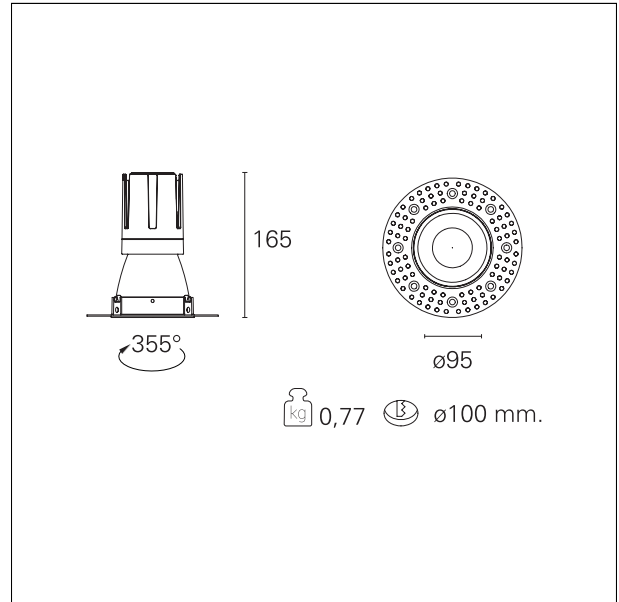

#### DESCRIPTION

Nemo TL is the trimless series of the Nemo family designed for installations in plasterboard false ceilings with no visible edge. Models up to 24W are equipped with a pre-drilled fixed frame for direct fixing of the luminaire to the false ceiling; The 33W and 42W models are equipped with height-adjustable fixing frame. Nemo TL Comfort is the solution for installations with maximum visual comfort; thanks to its 48 ° cut off, the TL Comfort version of the Nemo series guarantees maximum control of direct glare. The lighting modules are all equipped with the latest generation of LEDs (CRI > 90 and SDCM < 3). The interchangeable secondary reflectors are available in four different satin finishes and allow you to aesthetically characterize the system even after the first installation without changing the lighting performance. The safety cable supplied prevents accidental drops and the "fast plug" connection system to the driver allows quick and safe installation.

#### PRODUCTS CHARACTERISTICS

installation type	<b>trimless recessed</b>
material	<b>Aluminum</b>
Color	<b>Matt white</b>
Power	<b>24 W</b>
Lumen output - Full emission	<b>2170 lm</b>
Efficacy	<b>90 lm/W</b>
Diameter	<b>Ø 95 mm.</b>
Dimensions	<b>h 165 mm.</b>
net weight	<b>0,77 kg.</b>

#### HOLE RECESS DIMENSIONS

hole recess diameter	<b>Ø 100 mm.</b>
----------------------	------------------