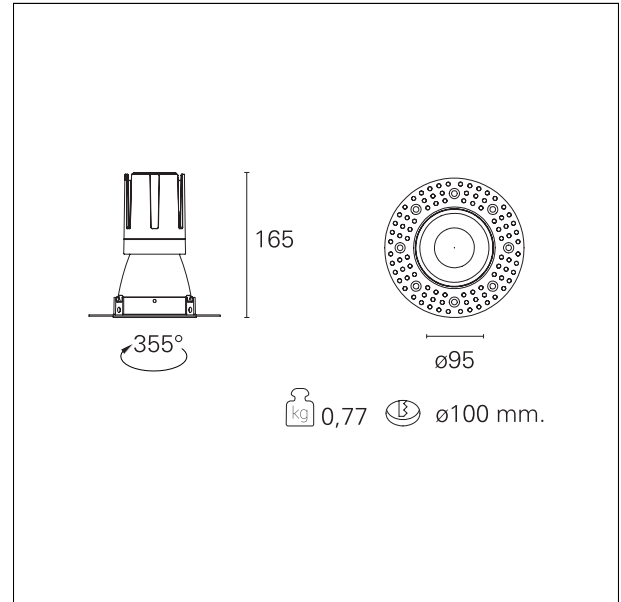

Nemo TL Comfort

RTT22220CA - Trimless + Matt White Reflector - 24 W - 2200 lumen / 4000 K / CRI >90

DESCRIPTION

Nemo TL is the trimless series of the Nemo family designed for installations in plasterboard false ceilings with no visible edge. Models up to 24W are equipped with a pre-drilled fixed frame for direct fixing of the luminaire to the false ceiling; The 33W and 42W models are equipped with height-adjustable fixing frame. Nemo TL Comfort is the solution for installations with maximum visual comfort; thanks to its 48 ° cut off, the TL Comfort version of the Nemo series guarantees maximum control of direct glare. The lighting modules are all equipped with the latest generation of LEDs (CRI > 90 and SDCM < 3). The interchangeable secondary reflectors are available in four different satin finishes and allow you to aesthetically characterize the system even after the first installation without changing the lighting performance. The safety cable supplied prevents accidental drops and the "fast plug" connection system to the driver allows quick and safe installation.

Switch

Casambi

PRODUCTS CHARACTERISTICS

installation type	trimless recessed
material	Aluminum
Color	Matt white
Power	24 W
Lumen output - Full emission	2192 lm
Efficacy	91 lm/W
Diameter	Ø 95 mm.
Dimensions	h 165 mm.
net weight	0,77 kg.

optical compartment IP rate	IP40
recessed compartment IP rate	IP20
IK	IK02

HOLE RECESS DIMENSIONS

hole recess diameter	Ø 100 mm.
----------------------	------------------

ENERGY CLASSIFICATION

This luminaire contains built-in LED lamps.

luminous effect optic	flood
Beam angle - direct	24°
UGR	≤ 17
Cut Hood	48°

PHOTOMETRIC