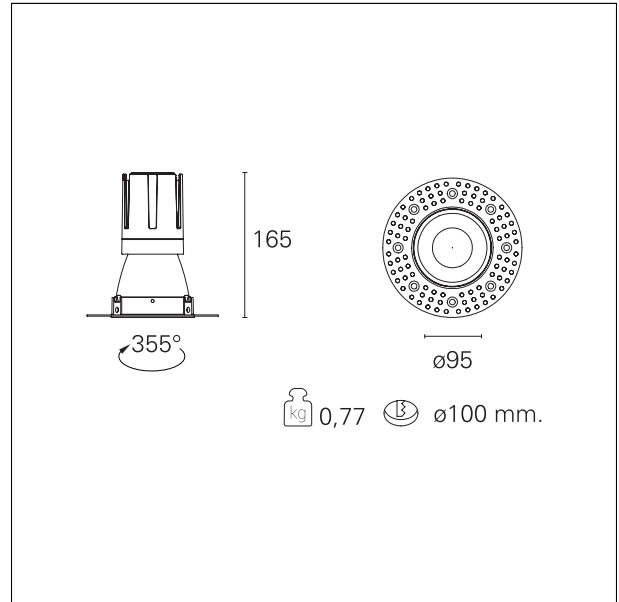

#### DESCRIPTION

Nemo TL is the trimless series of the Nemo family designed for installations in plasterboard false ceilings with no visible edge. Models up to 24W are equipped with a pre-drilled fixed frame for direct fixing of the luminaire to the false ceiling; The 33W and 42W models are equipped with height-adjustable fixing frame. Nemo TL Comfort is the solution for installations with maximum visual comfort; thanks to its 48 ° cut off, the TL Comfort version of the Nemo series guarantees maximum control of direct glare. The lighting modules are all equipped with the latest generation of LEDs (CRI > 90 and SDCM < 3). The interchangeable secondary reflectors are available in four different satin finishes and allow you to aesthetically characterize the system even after the first installation without changing the lighting performance. The safety cable supplied prevents accidental drops and the "fast plug" connection system to the driver allows quick and safe installation.

#### PRODUCTS CHARACTERISTICS

installation type	<b>trimless recessed</b>
material	<b>Aluminum</b>
Color	<b>Matt white</b>
Power	<b>24 W</b>
Lumen output - Full emission	<b>2180 lm</b>
Efficacy	<b>91 lm/W</b>
Diameter	<b>Ø 95 mm.</b>
Dimensions	<b>h 165 mm.</b>
net weight	<b>0,77 kg.</b>

#### HOLE RECESS DIMENSIONS

hole recess diameter	<b>Ø 100 mm.</b>
----------------------	------------------