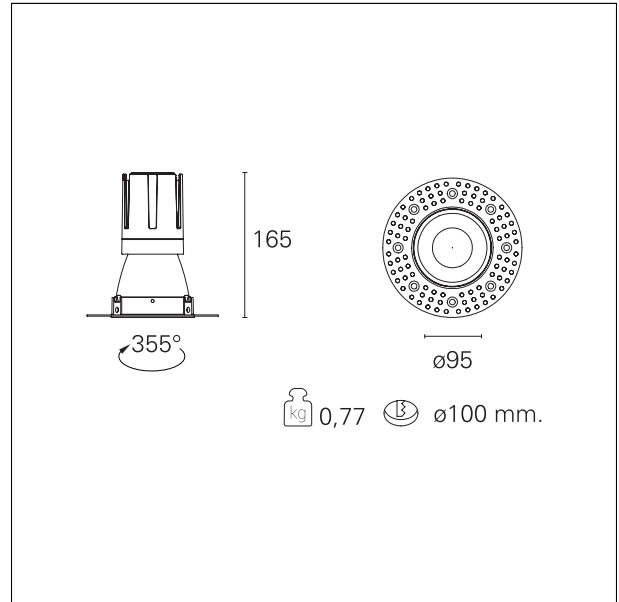

#### DESCRIPTION

Nemo TL is the trimless series of the Nemo family designed for installations in plasterboard false ceilings with no visible edge. Models up to 24W are equipped with a pre-drilled fixed frame for direct fixing of the luminaire to the false ceiling; The 33W and 42W models are equipped with height-adjustable fixing frame. Nemo TL Comfort is the solution for installations with maximum visual comfort; thanks to its 48 ° cut off, the TL Comfort version of the Nemo series guarantees maximum control of direct glare. The lighting modules are all equipped with the latest generation of LEDs (CRI > 90 and SDCM < 3). The interchangeable secondary reflectors are available in four different satin finishes and allow you to aesthetically characterize the system even after the first installation without changing the lighting performance. The safety cable supplied prevents accidental drops and the "fast plug" connection system to the driver allows quick and safe installation.

#### PRODUCTS CHARACTERISTICS

installation type	<b>trimless recessed</b>
material	<b>Aluminum</b>
Color	<b>Matt white</b>
Power	<b>24 W</b>
Lumen output - Full emission	<b>2148 lm</b>
Efficacy	<b>90 lm/W</b>
Diameter	<b>Ø 95 mm.</b>
Dimensions	<b>h 165 mm.</b>
net weight	<b>0,77 kg.</b>

#### HOLE RECESS DIMENSIONS

hole recess diameter	<b>Ø 100 mm.</b>
----------------------	------------------