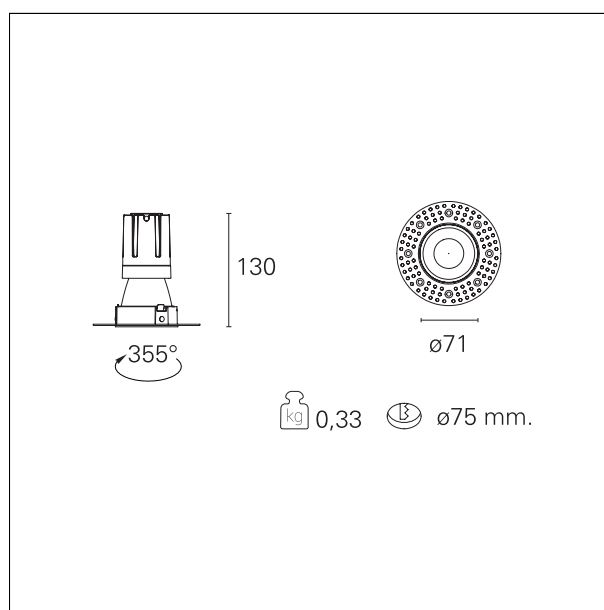

#### DESCRIPTION

Nemo TL is the trimless series of the Nemo family designed for installations in plasterboard false ceilings with no visible edge. Models up to 24W are equipped with a pre-drilled fixed frame for direct fixing of the luminaire to the false ceiling; The 33W and 42W models are equipped with height-adjustable fixing frame. Nemo TL Comfort is the solution for installations with maximum visual comfort; thanks to its 48 ° cut off, the TL Comfort version of the Nemo series guarantees maximum control of direct glare. The lighting modules are all equipped with the latest generation of LEDs (CRI > 90 and SDCM < 3). The interchangeable secondary reflectors are available in four different satin finishes and allow you to aesthetically characterize the system even after the first installation without changing the lighting performance. The safety cable supplied prevents accidental drops and the "fast plug" connection system to the driver allows quick and safe installation.

#### PRODUCTS CHARACTERISTICS

installation type	<b>trimless recessed</b>
material	<b>Aluminum</b>
Color	<b>Matt white</b>
Power	<b>15 W</b>
Lumen output - Full emission	<b>1452 lm</b>
Efficacy	<b>97 lm/W</b>
Diameter	<b>Ø 71 mm.</b>
Dimensions	<b>h 130 mm.</b>
net weight	<b>0,33 kg.</b>

#### HOLE RECESS DIMENSIONS

hole recess diameter	<b>Ø 75 mm.</b>
----------------------	-----------------