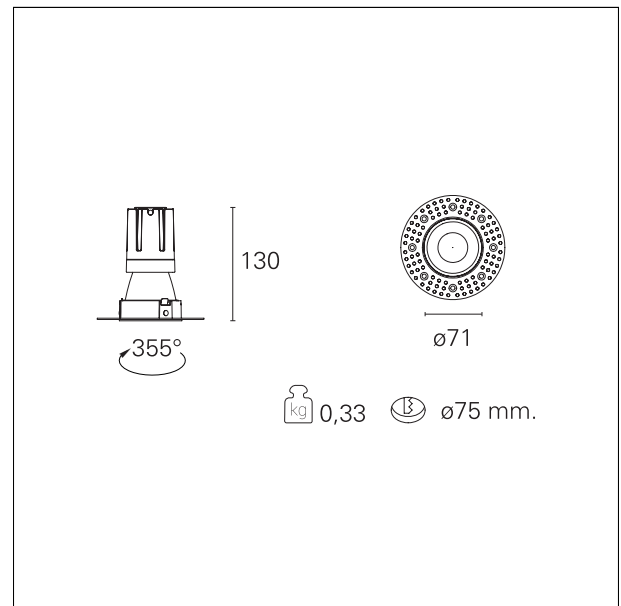

#### DESCRIPTION

Nemo TL is the trimless series of the Nemo family designed for installations in plasterboard false ceilings with no visible edge. Models up to 24W are equipped with a pre-drilled fixed frame for direct fixing of the luminaire to the false ceiling; The 33W and 42W models are equipped with height-adjustable fixing frame. Nemo TL Comfort is the solution for installations with maximum visual comfort; thanks to its 48 ° cut off, the TL Comfort version of the Nemo series guarantees maximum control of direct glare. The lighting modules are all equipped with the latest generation of LEDs (CRI > 90 and SDCM < 3). The interchangeable secondary reflectors are available in four different satin finishes and allow you to aesthetically characterize the system even after the first installation without changing the lighting performance. The safety cable supplied prevents accidental drops and the "fast plug" connection system to the driver allows quick and safe installation.

#### PRODUCTS CHARACTERISTICS

installation type	<b>trimless recessed</b>
material	<b>Aluminum</b>
Color	<b>Matt white</b>
Power	<b>15 W</b>
Lumen output - Full emission	<b>1452 lm</b>
Efficacy	<b>97 lm/W</b>
Diameter	<b>Ø 71 mm.</b>
Dimensions	<b>h 130 mm.</b>
net weight	<b>0,33 kg.</b>

#### HOLE RECESS DIMENSIONS

hole recess diameter	<b>Ø 75 mm.</b>
----------------------	-----------------