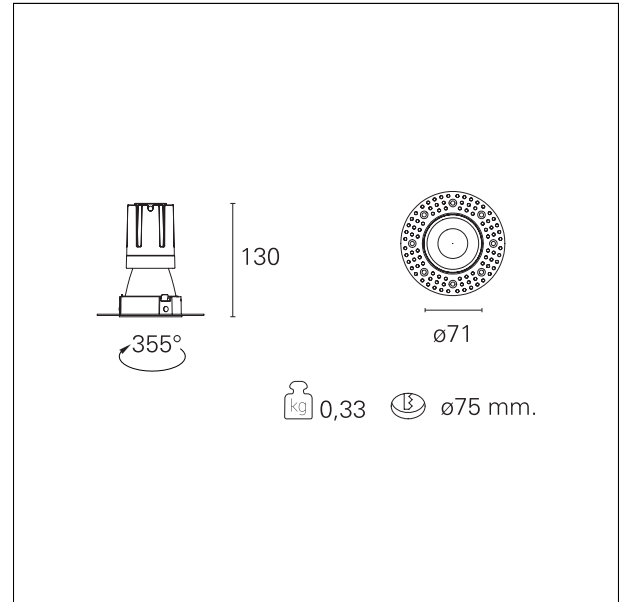

Nemo TL Comfort

RTT22216CA - Trimless + Matt White Reflector - 15 W - 1450 lumen / 4000 K / CRI >90

DESCRIPTION

Nemo TL is the trimless series of the Nemo family designed for installations in plasterboard false ceilings with no visible edge. Models up to 24W are equipped with a pre-drilled fixed frame for direct fixing of the luminaire to the false ceiling; The 33W and 42W models are equipped with height-adjustable fixing frame. Nemo TL Comfort is the solution for installations with maximum visual comfort; thanks to its 48 ° cut off, the TL Comfort version of the Nemo series guarantees maximum control of direct glare. The lighting modules are all equipped with the latest generation of LEDs (CRI > 90 and SDCM < 3). The interchangeable secondary reflectors are available in four different satin finishes and allow you to aesthetically characterize the system even after the first installation without changing the lighting performance. The safety cable supplied prevents accidental drops and the "fast plug" connection system to the driver allows quick and safe installation.

Switch

Casambi

PRODUCTS CHARACTERISTICS

installation type	trimless recessed
material	Aluminum
Color	Matt white
Power	15 W
Lumen output - Full emission	1452 lm
Efficacy	97 lm/W
Diameter	Ø 71 mm.
Dimensions	h 130 mm.
net weight	0,33 kg.

optical compartment IP rate	IP40
recessed compartment IP rate	IP20
IK	IK02

HOLE RECESS DIMENSIONS

hole recess diameter	Ø 75 mm.
----------------------	-----------------

ENERGY CLASSIFICATION

This luminaire contains built-in LED lamps.

luminous effect optic	wide
Beam angle - direct	55°
UGR	≤ 19
Cut Hood	48°

PHOTOMETRIC