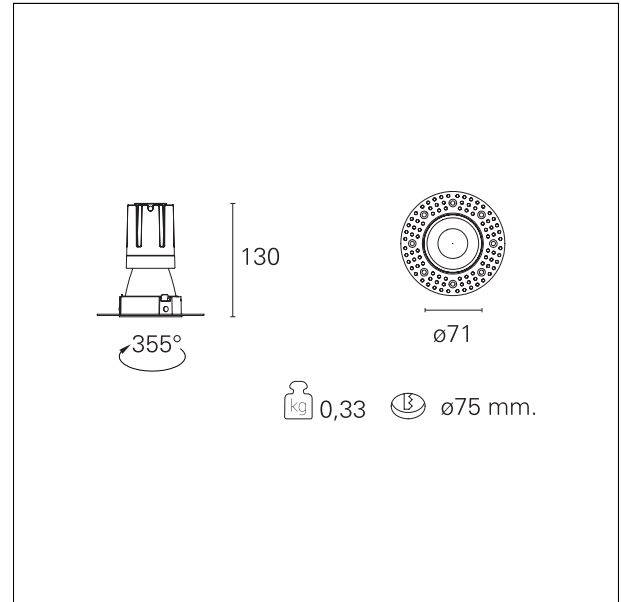

#### DESCRIPTION

Nemo TL is the trimless series of the Nemo family designed for installations in plasterboard false ceilings with no visible edge. Models up to 24W are equipped with a pre-drilled fixed frame for direct fixing of the luminaire to the false ceiling; The 33W and 42W models are equipped with height-adjustable fixing frame. Nemo TL Comfort is the solution for installations with maximum visual comfort; thanks to its 48 ° cut off, the TL Comfort version of the Nemo series guarantees maximum control of direct glare. The lighting modules are all equipped with the latest generation of LEDs (CRI > 90 and SDCM < 3). The interchangeable secondary reflectors are available in four different satin finishes and allow you to aesthetically characterize the system even after the first installation without changing the lighting performance. The safety cable supplied prevents accidental drops and the "fast plug" connection system to the driver allows quick and safe installation.

#### PRODUCTS CHARACTERISTICS

installation type	<b>trimless recessed</b>
material	<b>Aluminum</b>
Color	<b>Matt white</b>
Power	<b>15 W</b>
Lumen output - Full emission	<b>1418 lm</b>
Efficacy	<b>95 lm/W</b>
Diameter	<b>Ø 71 mm.</b>
Dimensions	<b>h 130 mm.</b>
net weight	<b>0,33 kg.</b>

#### HOLE RECESS DIMENSIONS

hole recess diameter	<b>Ø 75 mm.</b>
----------------------	-----------------