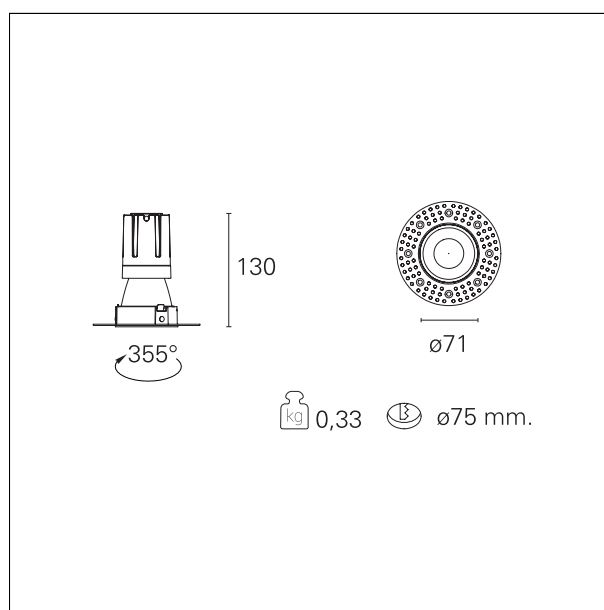

Nemo TL Comfort

RTT22215CA - Trimless + Matt White Reflector - 15 W - 1450 lumen / 3000 K / CRI >90

DESCRIPTION

Nemo TL is the trimless series of the Nemo family designed for installations in plasterboard false ceilings with no visible edge. Models up to 24W are equipped with a pre-drilled fixed frame for direct fixing of the luminaire to the false ceiling; The 33W and 42W models are equipped with height-adjustable fixing frame. Nemo TL Comfort is the solution for installations with maximum visual comfort; thanks to its 48 ° cut off, the TL Comfort version of the Nemo series guarantees maximum control of direct glare. The lighting modules are all equipped with the latest generation of LEDs (CRI > 90 and SDCM < 3). The interchangeable secondary reflectors are available in four different satin finishes and allow you to aesthetically characterize the system even after the first installation without changing the lighting performance. The safety cable supplied prevents accidental drops and the "fast plug" connection system to the driver allows quick and safe installation.

Switch

Casambi

PRODUCTS CHARACTERISTICS

installation type	trimless recessed
material	Aluminum
Color	Matt white
Power	15 W
Lumen output - Full emission	1418 lm
Efficacy	95 lm/W
Diameter	Ø 71 mm.
Dimensions	h 130 mm.
net weight	0,33 kg.

optical compartment IP rate	IP40
recessed compartment IP rate	IP20
IK	IK02

HOLE RECESS DIMENSIONS

hole recess diameter	Ø 75 mm.
----------------------	-----------------

ENERGY CLASSIFICATION

This luminaire contains built-in LED lamps.

luminous effect optic	wide
Beam angle - direct	55°
UGR	≤ 19
Cut Hood	48°

PHOTOMETRIC